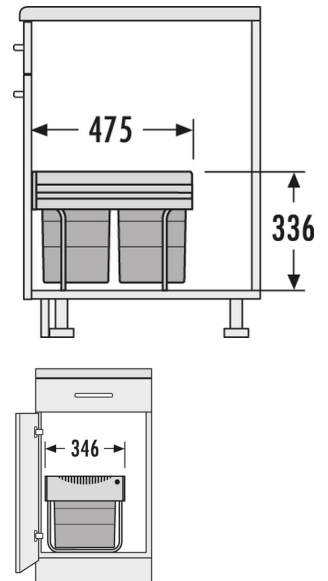

HAILO AS Raumspar Tandem 18/18

3641121

GTIN: 4007126364111

For hinged door cabinets from 400 mm width

SWING

2 BUCKET

36 L

TOTAL

Suitable for cabinet width (cm)
40, 45, 50, 60, 80, 90

- incl. hook bar on the side

Specifications

Type of installation	Swing	✓
Cabinet-width min. (cm)	40	
Cabinet-width max. (cm)	90	
Suitable for cabinet width (cm)	40, 45, 50, 60, 80, 90	
available Cabinet-depth min. (mm)	475	
Bottom-mounted		✓
Slides	Full extension	
Product dimensions (WxDxH) (mm)	346 x 475 x 336	
Packing dimensions (WxDxH) (mm)	360 x 490 x 370	
Number of bins	2	
Capacity (l)	2 x 18	
Total volume (l)	36	
Color metal parts	silver-coloured	
Color plastic parts	light grey	

PRODUCT SPECIFICATION SHEET

Weight incl. packing (kg)

5,0
