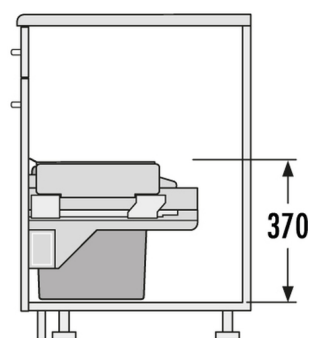

## Hailo AS Cargo Soft short 500 20/14

**3610581**

GTIN: 4007126362551

For front-mount-door cabinets of 500 mm width

SLIDE

2 BUCKET

**34 L**

TOTAL

Suitable for cabinet width (cm)

50

### Specifications

Type of installation	Slide	✓
Cabinet-width min. (cm)		50
Cabinet-width max. (cm)		50
Suitable for cabinet width (cm)		50
available Cabinet-depth min. (mm)		450
Sidewall mounted		✓
Slides		covered, dampened slides with self-closing device
Side-wall thickness (mm)		16 - 19 (self-adjusting)
Product dimensions (WxDxH) (mm)		462 - 468 x 332 x 370
Packing dimensions (WxDxH) (mm)		510 x 345 x 415
System-depth (mm)		448
Number of bins		2
Lid		Sheet metal system Lid
Capacity (l)		1 x 20 + 1 x 14
Total volume (l)		34
Color metal parts		silver-coloured
Color plastic parts		light-grey