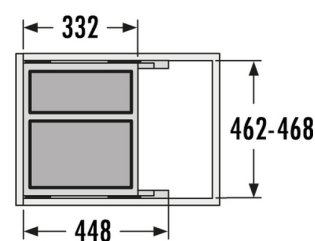

## Hailo AS Cargo Soft short 500 20/14

**3610581**

GTIN: 4007126362551

For front-mount-door cabinets of 500 mm width

SLIDE

2 BUCKET

**34 L**

TOTAL

Suitable for cabinet width (cm)

50

### Specifications

Type of installation	Slide	✓
Cabinet-width min. (cm)		50
Cabinet-width max. (cm)		50
Suitable for cabinet width (cm)		50
available Cabinet-depth min. (mm)		450
Sidewall mounted		✓
Slides		covered, dampened slides with self-closing device
Side-wall thickness (mm)		16 - 19 (self-adjusting)
Product dimensions (WxDxH) (mm)		462 - 468 x 332 x 370
Packing dimensions (WxDxH) (mm)		510 x 345 x 415
System-depth (mm)		448
Number of bins		2
Lid		Sheet metal system Lid
Capacity (l)		1 x 20 + 1 x 14
Total volume (l)		34
Color metal parts		silver-coloured
Color plastic parts		light-grey