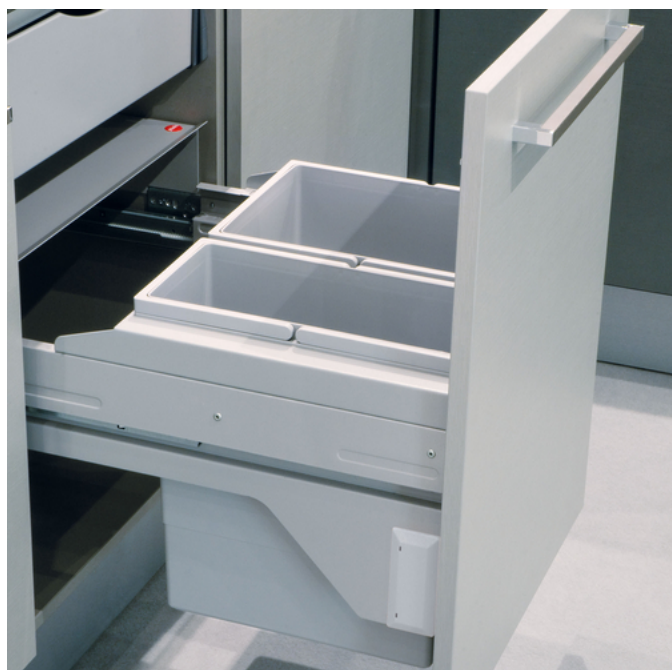

## Hailo AS Cargo Soft short 500 20/14

**3610581**

GTIN: 4007126362551

For front-mount-door cabinets of 500 mm width

SLIDE

2 BUCKET

**34 L**

TOTAL

Suitable for cabinet width (cm)

50

### Specifications

Type of installation	Slide	✓
Cabinet-width min. (cm)		50
Cabinet-width max. (cm)		50
Suitable for cabinet width (cm)		50
available Cabinet-depth min. (mm)		450
Sidewall mounted		✓
Slides		covered, dampened slides with self-closing device
Side-wall thickness (mm)		16 - 19 (self-adjusting)
Product dimensions (WxDxH) (mm)		462 - 468 x 332 x 370
Packing dimensions (WxDxH) (mm)		510 x 345 x 415
System-depth (mm)		448
Number of bins		2
Lid		Sheet metal system Lid
Capacity (l)		1 x 20 + 1 x 14
Total volume (l)		34
Color metal parts		silver-coloured
Color plastic parts		light-grey