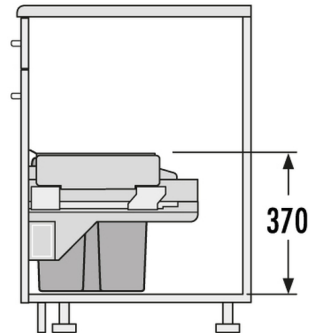

# HAILO AS Cargo Soft short 600 20/10/10/D

**3610681**

GTIN: 4007126362568

For cabinets with front-mount-door of 600 mm width

SLIDE

3 BUCKET

**40 L**

TOTAL

Suitable for cabinet width (cm)  
60

Extra-short waste-recycling-system for fully equipped sink-cabinets

## Specifications

Type of installation	Slide	✓
Cabinet-width min. (cm)		60
Cabinet-width max. (cm)		60
Suitable for cabinet width (cm)		60
available Cabinet-depth min. (mm)		450
Sidewall mounted		✓
Slides	covered, dampened slides with self-closing device	
Side-wall thickness (mm)	16 - 19 (self-adjusting)	
Product dimensions (WxDxH) (mm)	562 - 568 x 332 x 370	
Packing dimensions (WxDxH) (mm)	490 x 320 x 620	
System-depth (mm)	448	
Number of bins	3	
Lid	Sheet metal system Lid + Lid for 10 l	

# PRODUCT SPECIFICATION SHEET

---

Capacity (l)	1 x 20 + 2 x 10
Total volume (l)	40
Color metal parts	silver-coloured
Color plastic parts	light-grey
Weight incl. packing (kg)	12,2