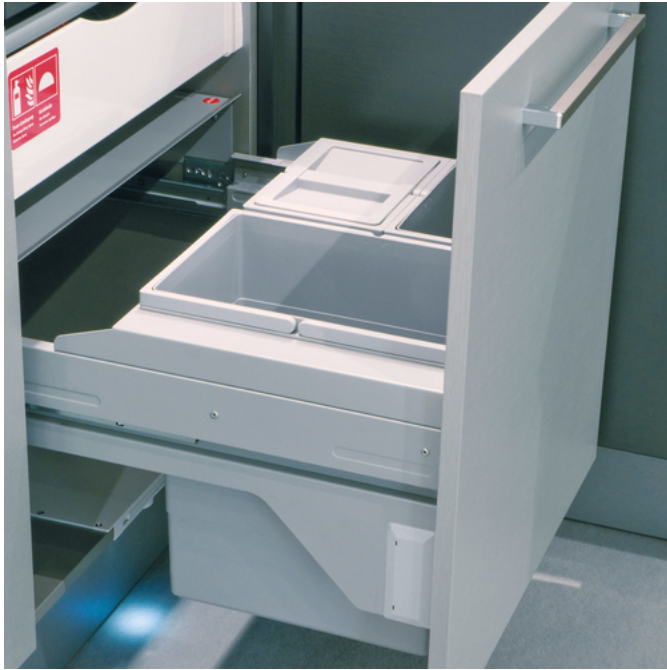

PRODUCT SPECIFICATION SHEET

Hailo AS Cargo Soft short 600 20/10/10/D

3610681

GTIN: 4007126362568

For cabinets with front-mount-door of 600 mm width

SLIDE

3 BUCKET

40 L

TOTAL

Suitable for cabinet width (cm)
60

Extra-short waste-recycling-system for fully equipped sink-cabinets

Specifications

Type of installation	Slide	✓
Cabinet-width min. (cm)		60
Cabinet-width max. (cm)		60
Suitable for cabinet width (cm)		60
available Cabinet-depth min. (mm)		450
Sidewall mounted		✓
Slides	covered, dampened slides with self-closing device	
Side-wall thickness (mm)	16 - 19 (self-adjusting)	
Product dimensions (WxDxH) (mm)	562 - 568 x 332 x 370	
Packing dimensions (WxDxH) (mm)	490 x 320 x 620	
System-depth (mm)	448	
Number of bins	3	
Lid	Sheet metal system Lid + Lid for 10 l	

PRODUCT SPECIFICATION SHEET

Capacity (l)	1 x 20 + 2 x 10
Total volume (l)	40
Color metal parts	silver-coloured
Color plastic parts	light-grey
Weight incl. packing (kg)	12,2