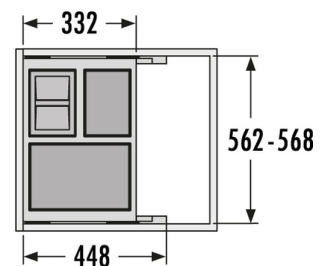

PRODUCT SPECIFICATION SHEET

Hailo AS Cargo Soft short 600 20/10/10/D

3610681

GTIN: 4007126362568

For cabinets with front-mount-door of 600 mm width

SLIDE

3 BUCKET

40 L

TOTAL

Suitable for cabinet width (cm)
60

Extra-short waste-recycling-system for fully equipped sink-cabinets

Specifications

Type of installation	Slide	✓
Cabinet-width min. (cm)		60
Cabinet-width max. (cm)		60
Suitable for cabinet width (cm)		60
available Cabinet-depth min. (mm)		450
Sidewall mounted		✓
Slides	covered, dampened slides with self-closing device	
Side-wall thickness (mm)	16 - 19 (self-adjusting)	
Product dimensions (WxDxH) (mm)	562 - 568 x 332 x 370	
Packing dimensions (WxDxH) (mm)	490 x 320 x 620	
System-depth (mm)	448	
Number of bins	3	
Lid	Sheet metal system Lid + Lid for 10 l	

PRODUCT SPECIFICATION SHEET

Capacity (l)	1 x 20 + 2 x 10
Total volume (l)	40
Color metal parts	silver-coloured
Color plastic parts	light-grey
Weight incl. packing (kg)	12,2