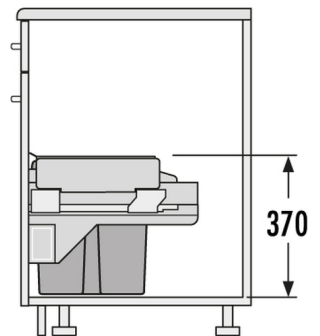

PRODUCT SPECIFICATION SHEET

Hailo AS Cargo Soft short 600 20/10/10/D

3610681

GTIN: 4007126362568

For cabinets with front-mount-door of 600 mm width

SLIDE

3 BUCKET

40 L

TOTAL

Suitable for cabinet width (cm)
60

Extra-short waste-recycling-system for fully equipped sink-cabinets

Specifications

Type of installation	Slide	✓
Cabinet-width min. (cm)		60
Cabinet-width max. (cm)		60
Suitable for cabinet width (cm)		60
available Cabinet-depth min. (mm)		450
Sidewall mounted		✓
Slides	covered, dampened slides with self-closing device	
Side-wall thickness (mm)	16 - 19 (self-adjusting)	
Product dimensions (WxDxH) (mm)	562 - 568 x 332 x 370	
Packing dimensions (WxDxH) (mm)	490 x 320 x 620	
System-depth (mm)	448	
Number of bins	3	
Lid	Sheet metal system Lid + Lid for 10 l	

PRODUCT SPECIFICATION SHEET

Capacity (l)	1 x 20 + 2 x 10
Total volume (l)	40
Color metal parts	silver-coloured
Color plastic parts	light-grey
Weight incl. packing (kg)	12,2