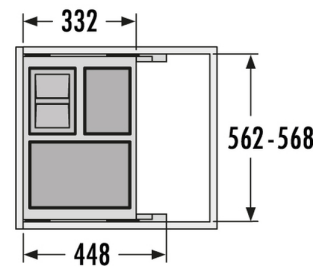

# HAILO AS Cargo Soft short 600 20/10/10/D

**3610681**

GTIN: 4007126362568

For cabinets with front-mount-door of 600 mm width

SLIDE

3 BUCKET

**40 L**

TOTAL

Suitable for cabinet width (cm)  
60

Extra-short waste-recycling-system for fully equipped sink-cabinets

## Specifications

Type of installation	Slide	✓
Cabinet-width min. (cm)		60
Cabinet-width max. (cm)		60
Suitable for cabinet width (cm)		60
available Cabinet-depth min. (mm)		450
Sidewall mounted		✓
Slides	covered, dampened slides with self-closing device	
Side-wall thickness (mm)	16 - 19 (self-adjusting)	
Product dimensions (WxDxH) (mm)	562 - 568 x 332 x 370	
Packing dimensions (WxDxH) (mm)	490 x 320 x 620	
System-depth (mm)	448	
Number of bins	3	
Lid	Sheet metal system Lid + Lid for 10 l	

# PRODUCT SPECIFICATION SHEET

---

Capacity (l)	1 x 20 + 2 x 10
Total volume (l)	40
Color metal parts	silver-coloured
Color plastic parts	light-grey
Weight incl. packing (kg)	12,2