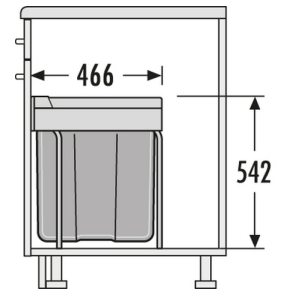

## HAILO AS Easy Cargo 42

**3668401**

GTIN: 4007126366849

For hinged door cabinets from 400 mm width

SWING

1 BUCKET

**42 L**

TOTAL

Suitable for cabinet width (cm)  
40, 45, 50, 60, 80, 90

- Practical storage area integrated in the lid

### Specifications

Type of installation	Swing	✓
Cabinet-width min. (cm)		40
Cabinet-width max. (cm)		90
Suitable for cabinet width (cm)		40, 45, 50, 60, 80, 90
available Cabinet-depth min. (mm)		466
Bottom-mounted		✓
Slides		Full extension
Product dimensions (WxDxH) (mm)		320 x 466 x 542
Packing dimensions (WxDxH) (mm)		345 x 510 x 560
Number of bins		1
Lid		Lid with practical storage area
Total volume (l)		42
Color metal parts		silver-coloured
Color plastic parts		light grey