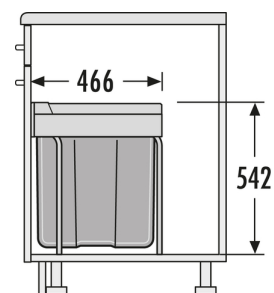

## 42 L

TOTAL

Suitable for cabinet width (cm)

40, 45, 50, 60, 80, 90

- Bagholder to fix trash bag
- Practical storage area integrated in the lid

### Specifications

Type of installation	Swing	✓
Cabinet-width min. (cm)	40	
Cabinet-width max. (cm)	90	
Suitable for cabinet width (cm)	40, 45, 50, 60, 80, 90	
available Cabinet-depth min. (mm)	466	
Bottom-mounted		✓
Slides	Full extension	
Product dimensions (WxDxH) (mm)	320 x 466 x 542	
Packing dimensions (WxDxH) (mm)	345 x 510 x 560	
Number of bins	1	
Lid	Lid with practical storage area	
Total volume (l)	42	
Color metal parts	silver-coloured	
Color plastic parts	light grey	