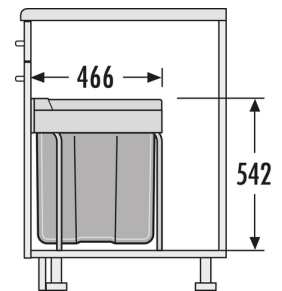

HAILO AS Easy Cargo 42

3668421

GTIN: 4007126366801

For hinged door cabinets from 400 mm width

SWING

1 BUCKET

42 L

TOTAL

Suitable for cabinet width (cm)
40, 45, 50, 60, 80, 90

- Bagholder to fix trash bag
- Practical storage area integrated in the lid

Specifications

Type of installation	Swing	✓
Cabinet-width min. (cm)	40	
Cabinet-width max. (cm)	90	
Suitable for cabinet width (cm)	40, 45, 50, 60, 80, 90	
available Cabinet-depth min. (mm)	466	
Bottom-mounted		✓
Slides	Full extension	
Product dimensions (WxDxH) (mm)	320 x 466 x 542	
Packing dimensions (WxDxH) (mm)	345 x 510 x 560	
Number of bins	1	
Lid	Lid with practical storage area	
Total volume (l)	42	
Color metal parts	silver-coloured	
Color plastic parts	light grey	

Weight incl. packing (kg)

8,4
