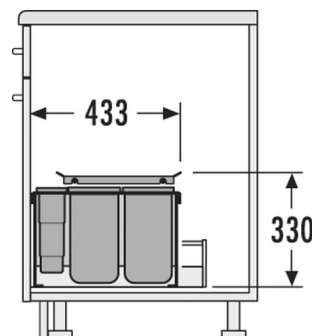

HAILO AS XXL 450 18/D/12/P/U

3630451

GTIN: 4007126304506

For cabinets with pull-out shelf from 450 mm width

INSET

2 BUCKET

30 L

TOTAL

Suitable for cabinet width (cm)

45

- For any common standard drawers in boxed kitchen- and sink-cabinets with side wall thicknesses from 16 mm thru 19 mm
- with utensil depot
- Not suitable for Blum Legra Box F

Specifications

Type of installation Inset	✓
Cabinet-width min. (cm)	45
Cabinet-width max. (cm)	45
Suitable for cabinet width (cm)	45
Nominal drawer-depth (mm) ≥	500
Installation inside available drawer	✓
Side-wall thickness (mm)	16 - 19 mm
Product dimensions (DxH) (mm)	433 x 330
Packing dimensions (WxDxH) (mm)	425 x 315 x 455
Number of bins	2
Lid	Sheet metal system Lid + Lid for 18 l
Capacity (l)	1 x 18 + 1 x 12

PRODUCT SPECIFICATION SHEET

Total volume (l)	30
Color metal parts	silver-coloured
Color plastic parts	grey
Weight incl. packing (kg)	8,1