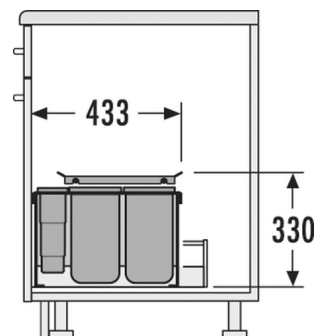

HAILO AS XXL 450 18/D/12/P/U

3630451

GTIN: 4007126304506

For cabinets with pull-out shelf from 450 mm width

INSET

2 BUCKET

30 L

TOTAL

Suitable for cabinet width (cm)

45

- For any common standard drawers in boxed kitchen- and sink-cabinets with side wall thicknesses from 16 mm thru 19 mm
- with utensil depot

Specifications

Type of installation Inset	✓
Cabinet-width min. (cm)	45
Cabinet-width max. (cm)	45
Suitable for cabinet width (cm)	45
Nominal drawer-depth (mm) ≥	500
Installation inside available drawer	✓
Side-wall thickness (mm)	16 - 19 mm
Product dimensions (DxH) (mm)	433 x 330
Packing dimensions (WxDxH) (mm)	425 x 315 x 455
Number of bins	2
Lid	Sheet metal system Lid + Lid for 18 l
Capacity (l)	1 x 18 + 1 x 12

PRODUCT SPECIFICATION SHEET

Total volume (l)	30
Color metal parts	silver-coloured
Color plastic parts	grey
Weight incl. packing (kg)	8,1