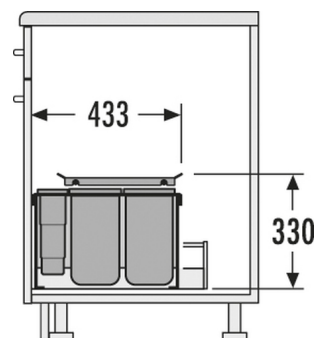

Hailo AS XXL 500 12/8,5/8,5/D/P/P

3630501

GTIN: 4007126305008

For cabinets with pull-out drawer, from 500 mm width

INSET

3 BUCKET

29 L

TOTAL

Suitable for cabinet width (cm)

50

- Cleaners basket: 2 x 4,1 l

Specifications

Type of installation	Inset	✓
Cabinet-width min. (cm)		50
Cabinet-width max. (cm)		50
Suitable for cabinet width (cm)		50
Nominal drawer-depth (mm) ≥		500
Installation inside available drawer		✓
Side-wall thickness (mm)		16 - 19 mm
Product dimensions (DxH) (mm)		433 x 330
Packing dimensions (WxDxH) (mm)		455 x 315 x 475
Number of bins		3
Lid		Sheet metal system Lid + Lid for 12 l
Capacity (l)		1 x 12 + 2 x 8,5
Total volume (l)		29
Color metal parts		silver-coloured

PRODUCT SPECIFICATION SHEET

Color plastic parts	grey
---------------------	------

Weight incl. packing (kg)	8,5
---------------------------	-----