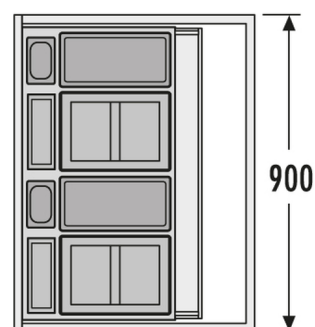

PRODUCT SPECIFICATION SHEET

Hailo AS XXL 900 18/D/18/D/12/12/P/P/U/U

3630901

GTIN: 4007126363091

For cabinets with drawer, from 900 mm width

INSET

4 BUCKET

60 L

TOTAL

Suitable for cabinet width (cm)

90

- Cleaners basket: 2 x 4,1 l, grey
- Utensil depot: 2 x 0,7 l, grey

Specifications

Type of installation	Inset	✓
Cabinet-width min. (cm)	90	
Cabinet-width max. (cm)	90	
Suitable for cabinet width (cm)	90	
Nominal drawer-depth (mm) ≥	500	
Installation inside available drawer		✓
Side-wall thickness (mm)	16 - 19 mm	
Product dimensions (DxH) (mm)	433 x 300	
Packing dimensions (WxDxH) (mm)	860 x 275 x 455	
Number of bins	4	
Lid	2 x Lid for 18 l	
Capacity (l)	2 x 18 + 2 x 12	
Total volume (l)	60	
Color metal parts	silver-coloured	

PRODUCT SPECIFICATION SHEET

Color plastic parts	grey
---------------------	------

Weight incl. packing (kg)	10,2
---------------------------	------