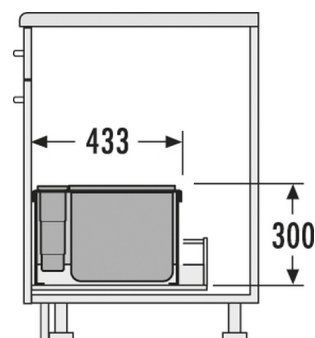

PRODUCT SPECIFICATION SHEET

Hailo AS XXL 900 18/D/18/D/12/12/P/P/U/U

3630901

GTIN: 4007126363091

For cabinets with drawer, from 900 mm width

INSET

4 BUCKET

60 L

TOTAL

Suitable for cabinet width (cm)

90

- Cleaners basket: 2 x 4,1 l, grey
- Utensil depot: 2 x 0,7 l, grey

Specifications

Type of installation	Inset	✓
Cabinet-width min. (cm)	90	
Cabinet-width max. (cm)	90	
Suitable for cabinet width (cm)	90	
Nominal drawer-depth (mm) ≥	500	
Installation inside available drawer		✓
Side-wall thickness (mm)	16 - 19 mm	
Product dimensions (DxH) (mm)	433 x 300	
Packing dimensions (WxDxH) (mm)	860 x 275 x 455	
Number of bins	4	
Lid	2 x Lid for 18 l	
Capacity (l)	2 x 18 + 2 x 12	
Total volume (l)	60	
Color metal parts	silver-coloured	

PRODUCT SPECIFICATION SHEET

Color plastic parts	grey
---------------------	------

Weight incl. packing (kg)	10,2
---------------------------	------