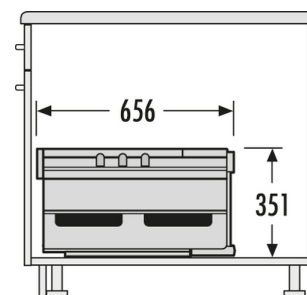

HAILO AS Rondo 8/8/8/8/D/ME

3647141

GTIN: 4007126364715

For diagonal door corner-sink-cabinets from 900 mm width

SWING

4 BUCKET

32 L

TOTAL

Suitable for cabinet width (cm)

90

- 4 inner bins (à 8 l) + 1 Multifunctional bucket (12 l) with perforated lid
- 2 x Utensil-side-baskets
- Turnable 360°

Specifications

Type of installation	Swing	✓
Cabinet-width min. (cm)	90	
Cabinet-width max. (cm)	90	
Suitable for cabinet width (cm)	90	
available Cabinet-depth min. (mm)	700	
Bottom-mounted		✓
Slides	Full extension	
Built-in dimensions (WxDxH) (mm)	336 x 700 x 351	
Packing dimensions (WxDxH) (mm)	680 x 560 x 410	
Number of bins	4	
Lid	Lid for 8 l	
Capacity (l)	4 x 8	

PRODUCT SPECIFICATION SHEET

Total volume (l)	32
Color metal parts	silver-coloured, white
Color plastic parts	light grey
Weight incl. packing (kg)	13,1