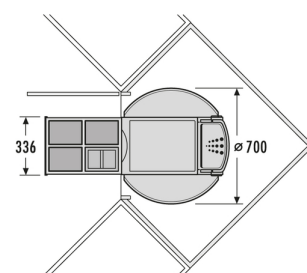

HAILO AS Rondo 8/8/8/8/D/ME

3647141

GTIN: 4007126364715

For diagonal door corner-sink-cabinets from 900 mm width

SWING

4 BUCKET

32 L

TOTAL

Suitable for cabinet width (cm)

90

- 4 inner bins (à 8 l) + 1 Multifunctional bucket (12 l) with perforated lid
- 2 x Utensil-side-baskets
- Turnable 360°

Specifications

Type of installation	Swing	✓
Cabinet-width min. (cm)	90	
Cabinet-width max. (cm)	90	
Suitable for cabinet width (cm)	90	
available Cabinet-depth min. (mm)	700	
Bottom-mounted		✓
Slides	Full extension	
Built-in dimensions (WxDxH) (mm)	336 x 700 x 351	
Packing dimensions (WxDxH) (mm)	680 x 560 x 410	
Number of bins	4	
Lid	Lid for 8 l	
Capacity (l)	4 x 8	

PRODUCT SPECIFICATION SHEET

Total volume (l)	32
Color metal parts	silver-coloured, white
Color plastic parts	light grey
Weight incl. packing (kg)	13,1