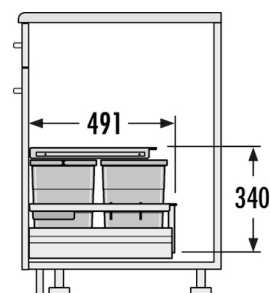

PRODUCT SPECIFICATION SHEET

Hailo AS Separato K 600 18/8/8/D

3620611

GTIN: 4007126362063

For cabinets with drawer, from 600 mm width

INSET

3 BUCKET

34 L

TOTAL

Suitable for cabinet width (cm)

60

- For any common standard drawers in boxed kitchen- and sink-cabinets with side wall thicknesses from 16 mm thru 19 mm
- Not suitable for Blum Legra Box F

Specifications

Type of installation Inset	✓
Cabinet-width min. (cm)	60
Cabinet-width max. (cm)	60
Suitable for cabinet width (cm)	60
Nominal drawer-depth (mm) ≥	500
Installation inside available drawer	✓
Product dimensions (WxDxH) (mm)	557 x 491 x 340
Packing dimensions (WxDxH) (mm)	570 x 510 x 275
Number of bins	3
Lid	Plastic-lid single extension, sidewall-mounted + Lid for 8 l
Capacity (l)	1 x 18 + 2 x 8
Total volume (l)	34

PRODUCT SPECIFICATION SHEET

Color plastic parts	light-grey
---------------------	------------

Weight incl. packing (kg)	4,7
---------------------------	-----
