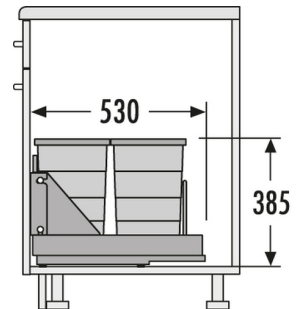

HAILO AS Bottom Mount 400 24/D/24/D

3616411

GTIN: 4007126361790

For front-mount-door cabinets from 400 mm width and minimum 800 mm double-door cabinets

SLIDE

2 BUCKET

48 L

TOTAL

Suitable for cabinet width (cm)
40

Specifications

Type of installation	Slide	✓
Cabinet-width min. (cm)		40
Cabinet-width max. (cm)		40
Suitable for cabinet width (cm)		40
available Cabinet-depth min. (mm)		530
Bottom-mounted		✓
Front-mount		✓
Slides	dampened slides with self-closing device	
Product dimensions (WxDxH) (mm)	350 x 530 x 385	
Packing dimensions (WxDxH) (mm)	365 x 355 x 585	
System-depth (mm)	530	
Number of bins	2	
Lid	2 x lid for 24 l	
Capacity (l)	2 x 24	
Total volume (l)	48	
Color metal parts	silver-coloured	

PRODUCT SPECIFICATION SHEET

Color plastic parts	light grey
---------------------	------------

Weight incl. packing (kg)	9,9
---------------------------	-----
