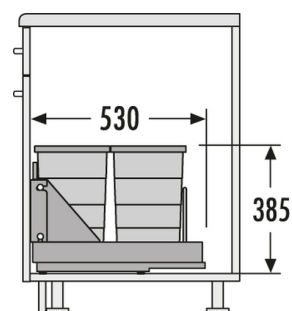

PRODUCT SPECIFICATION SHEET

Hailo AS Bottom Mount 400 24/D/24/D

3616411

GTIN: 4007126361790

For front-mount-door cabinets from 400 mm width and minimum 800 mm double-door cabinets

SLIDE

2 BUCKET

48 L

TOTAL

Suitable for cabinet width (cm)

40

Specifications

Type of installation	Slide	✓
Cabinet-width min. (cm)		40
Cabinet-width max. (cm)		40
Suitable for cabinet width (cm)		40
available Cabinet-depth min. (mm)		530
Bottom-mounted		✓
Front-mount		✓
Slides	dampened slides with self-closing device	
Product dimensions (WxDxH) (mm)	350 x 530 x 385	
Packing dimensions (WxDxH) (mm)	365 x 355 x 585	
System-depth (mm)	530	
Number of bins	2	
Lid	2 x lid for 24 l	
Capacity (l)	2 x 24	
Total volume (l)	48	
Color metal parts	silver-coloured	

PRODUCT SPECIFICATION SHEET

Color plastic parts	light grey
---------------------	------------

Weight incl. packing (kg)	9,9
---------------------------	-----
