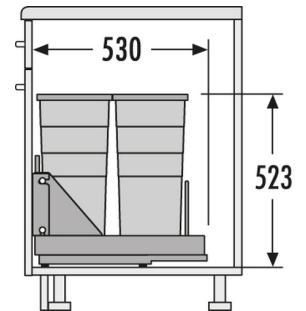

HAILO AS Bottom Mount 400 29/D/29/D

3616401

GTIN: 4007126361684

For front-mount-door cabinets from 400 mm width and minimum 800 mm double-door cabinets

SLIDE

2 BUCKET

58 L

TOTAL

Suitable for cabinet width (cm)
40

Specifications

Type of installation	Slide	✓
Cabinet-width min. (cm)		40
Cabinet-width max. (cm)		40
Suitable for cabinet width (cm)		40
available Cabinet-depth min. (mm)		530
Bottom-mounted		✓
Front-mount		✓
Slides	dampened slides with self-closing device	
Product dimensions (WxDxH) (mm)	350 x 530 x 523	
Packing dimensions (WxDxH) (mm)	365 x 355 x 585	
System-depth (mm)	530	
Number of bins	2	
Lid	2 x lid for 29 l	
Capacity (l)	2 x 29	
Total volume (l)	58	
Color metal parts	silver-coloured	

PRODUCT SPECIFICATION SHEET

Color plastic parts	light grey
---------------------	------------

Weight incl. packing (kg)	12
---------------------------	----
