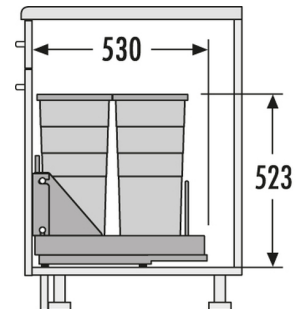

HAILO AS Bottom Mount 400 29/D/29/D

3616401

GTIN: 4007126361684

For front-mount-door cabinets from 400 mm width and minimum 800 mm double-door cabinets

SLIDE

2 BUCKET

58 L

TOTAL

Suitable for cabinet width (cm)
40

Specifications

Type of installation	Slide	✓
Cabinet-width min. (cm)		40
Cabinet-width max. (cm)		40
Suitable for cabinet width (cm)		40
available Cabinet-depth min. (mm)		530
Bottom-mounted		✓
Front-mount		✓
Slides	dampened slides with self-closing device	
Product dimensions (WxDxH) (mm)	350 x 530 x 523	
Packing dimensions (WxDxH) (mm)	365 x 355 x 585	
System-depth (mm)	530	
Number of bins	2	
Lid	2 x lid for 29 l	
Capacity (l)	2 x 29	
Total volume (l)	58	
Color metal parts	silver-coloured	

PRODUCT SPECIFICATION SHEET

Color plastic parts	light grey
---------------------	------------

Weight incl. packing (kg)	12
---------------------------	----
