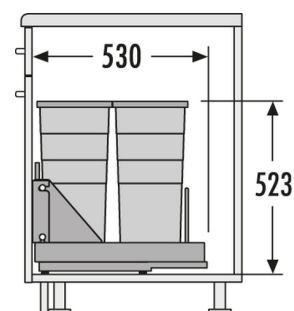

Hailo AS Bottom Mount 400 29/D/29/D

3616401

GTIN: 4007126361684

For front-mount-door cabinets from 400 mm width and minimum 800 mm double-door cabinets

SLIDE

2 BUCKET

58 L

TOTAL

Suitable for cabinet width (cm)

40

Specifications

| | | |
|-----------------------------------|------------------------------------------|-----|
| Type of installation | Slide | ✓ |
| Cabinet-width min. (cm) | | 40 |
| Cabinet-width max. (cm) | | 40 |
| Suitable for cabinet width (cm) | | 40 |
| available Cabinet-depth min. (mm) | | 530 |
| Bottom-mounted | | ✓ |
| Front-mount | | ✓ |
| Slides | dampened slides with self-closing device | |
| Product dimensions (WxDxH) (mm) | 350 x 530 x 523 | |
| Packing dimensions (WxDxH) (mm) | 365 x 355 x 585 | |
| System-depth (mm) | 530 | |
| Number of bins | 2 | |
| Lid | 2 x lid for 29 l | |
| Capacity (l) | 2 x 29 | |
| Total volume (l) | 58 | |
| Color metal parts | silver-coloured | |

PRODUCT SPECIFICATION SHEET

| | |
|---------------------|------------|
| Color plastic parts | light grey |
|---------------------|------------|

| | |
|---------------------------|----|
| Weight incl. packing (kg) | 12 |
|---------------------------|----|
