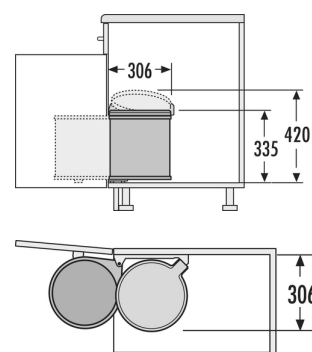

PRODUCT SPECIFICATION SHEET

Hailo AS Big Box 15 stainless steel/brown

3725101

GTIN: 4007126372512

For hinged door cabinets from 400 mm width.

SWING

1 BUCKET

15 L

TOTAL

Suitable for cabinet width (cm)

40, 45, 50, 60, 80, 90

- Attention! Not suitable in combination with dampened door hinges
- May be installed on left or on right sidewall

Specifications

Type of installation	Swing	✓
Cabinet-width min. (cm)		40
Cabinet-width max. (cm)		90
Suitable for cabinet width (cm)		40, 45, 50, 60, 80, 90
available Cabinet-depth min. (mm)		306
Sidewall mounted		✓
Product dimensions (WxDxH) (mm)		306 x 306 x 335
Packing dimensions (WxDxH) (mm)		298 x 298 x 363
Number of bins		1
Lid		Automatic spring-loaded, lifted lid
Total volume (l)		15
Color metal parts		stainless steel
Color plastic parts		brown

PRODUCT SPECIFICATION SHEET

Weight incl. packing (kg)

2,5
