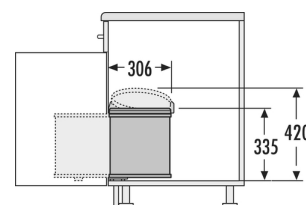

Hailo AS Big Box 15 white

3715901

GTIN: 4007126371591

For hinged door cabinets from 400 mm width.

SWING

1 BUCKET

15 L

TOTAL

Suitable for cabinet width (cm)

40, 45, 50, 60, 80, 90

- Attention! Not suitable in combination with dampened door hinges
- May be installed on left or on right sidewall

Specifications

Type of installation	Swing	✓
Cabinet-width min. (cm)		40
Cabinet-width max. (cm)		90
Suitable for cabinet width (cm)		40, 45, 50, 60, 80, 90
available Cabinet-depth min. (mm)		306
Sidewall mounted		✓
Product dimensions (WxDxH) (mm)		306 x 306 x 335
Packing dimensions (WxDxH) (mm)		298 x 298 x 363
Number of bins		1
Total volume (l)		15
Lid		Automatic spring-loaded, lifted lid
Color metal parts		white
Color plastic parts		white

PRODUCT SPECIFICATION SHEET

Weight incl. packing (kg)

2,5
