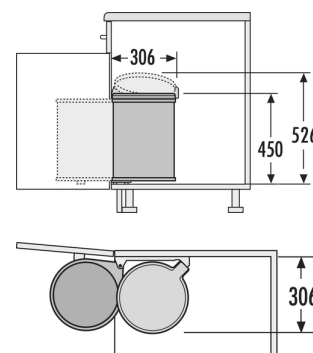

HAILO AS Big Box 20 silver/black

3720211

GTIN: 4007126372024

For hinged door cabinets from 400 mm width.

SWING

1 BUCKET

20 L

TOTAL

Suitable for cabinet width (cm)

40, 45, 50, 60, 80, 90

- Attention! Not suitable in combination with dampened door hinges
- May be installed on left or on right sidewall

Specifications

Type of installation	Swing	✓
Cabinet-width min. (cm)		40
Cabinet-width max. (cm)		90
Suitable for cabinet width (cm)		40, 45, 50, 60, 80, 90
available Cabinet-depth min. (mm)		306
Sidewall mounted		✓
Product dimensions (WxDxH) (mm)		306 x 306 x 450
Packing dimensions (WxDxH) (mm)		295 x 295 x 431
Number of bins		1
Lid		Automatic spring-loaded, lifted lid
Total volume (l)		20
Color metal parts		silver-coloured
Color plastic parts		black

PRODUCT SPECIFICATION SHEET

Weight incl. packing (kg)

2,8
