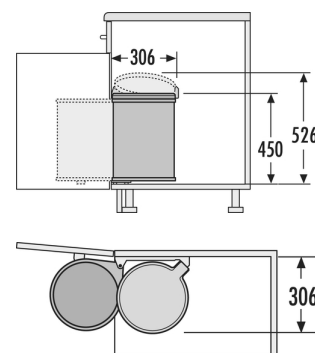

Hailo AS Big Box 20 stainless steel/brown

3720101

GTIN: 4007126372017

For hinged door cabinets from 400 mm width.

SWING

1 BUCKET

20 L

TOTAL

Suitable for cabinet width (cm)

40, 45, 50, 60, 80, 90

- Attention! Not suitable in combination with dampened door hinges
- May be installed on left or on right sidewall

Specifications

Type of installation	Swing	✓
Cabinet-width min. (cm)		40
Cabinet-width max. (cm)		90
Suitable for cabinet width (cm)		40, 45, 50, 60, 80, 90
available Cabinet-depth min. (mm)		306
Sidewall mounted		✓
Product dimensions (WxDxH) (mm)		306 x 306 x 450
Packing dimensions (WxDxH) (mm)		295 x 295 x 431
Number of bins		1
Lid		Automatic spring-loaded, lifted lid
Total volume (l)		20
Color metal parts		stainless steel
Color plastic parts		brown

PRODUCT SPECIFICATION SHEET

Weight incl. packing (kg)

2,8
