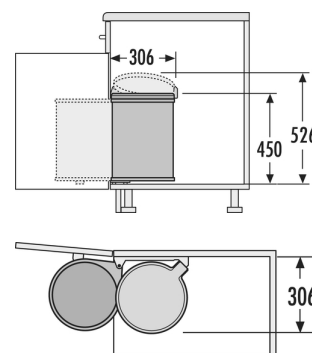

### 3720001

GTIN: 4007126372000

For hinged door cabinets from 400 mm width.

SWING

1 BUCKET

## 20 L

TOTAL

Suitable for cabinet width (cm)

40, 45, 50, 60, 80, 90

- Attention! Not suitable in combination with dampened door hinges
- May be installed on left or on right sidewall

### Specifications

Type of installation	Swing	✓
Cabinet-width min. (cm)		40
Cabinet-width max. (cm)		90
Suitable for cabinet width (cm)		40, 45, 50, 60, 80, 90
available Cabinet-depth min. (mm)		306
Sidewall mounted		✓
Product dimensions (WxDxH) (mm)		306 x 306 x 450
Packing dimensions (WxDxH) (mm)		295 x 295 x 431
Number of bins		1
Lid		Automatic spring-loaded, lifted lid
Total volume (l)		20
Color metal parts		white
Color plastic parts		brown