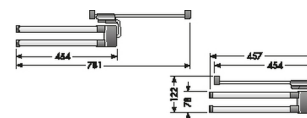

HAILO Secco Towel Rail with 2 bars

3132101

GTIN: 4007126313201

Built-in towel rail Secco Alu Line

Many functions, easy technology, elegant outfit. The Secco towel rail may be easily installed below the work top or at the right resp. the left sidewall. The fixing of the bearing component of the elliptical holding bars is variable; so, the complete towel rail may be adjusted comfortably during installation by different lock-in positions.

Specifications

Product dimensions (WxDxH) (mm)	122 x 457 x 30
Packing dimensions (WxDxH) (mm)	455 x 155 x 80
Color metal parts	Aluminium
Color plastic parts	dark-grey
Weight (kg)	0,3