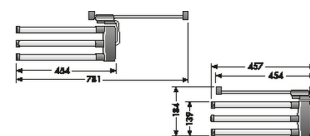

## HAILO Secco Towel Rail with 3 bars

**3133101**

GTIN: 4007126313300

### Built-in towel rail Secco Alu Line

Many functions, easy technology, elegant outfit. The Secco towel rail may be easily installed below the work top or at the right resp. the left sidewall. The fixing of the bearing component of the elliptical holding bars is variable; so, the complete towel rail may be adjusted comfortably during installation by different lock-in positions.

### Specifications

|                                 |                |
|---------------------------------|----------------|
| Product dimensions (WxDxH) (mm) | 184 x 457 x 30 |
| Packing dimensions (WxDxH) (mm) | 455 x 155 x 80 |
| Color metal parts               | Aluminium      |
| Color plastic parts             | dark-grey      |
| Weight (kg)                     | 0,42           |