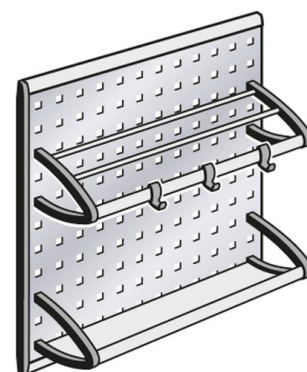

## HAILO Vario

**3902001**

GTIN: 4007126390202

For hinged door cabinets from 300 mm width

SWING

Suitable for cabinet width (cm)  
30, 40, 45, 50, 60

- Right-/Left-hand sidewall
- The easy to install components offer practical and safe places of deposit, clear arrangement, and fast access to big and small kitchen utensils.

### Specifications

Type of installation	Swing	✓
Cabinet-width min. (cm)		30
Cabinet-width max. (cm)		60
Suitable for cabinet width (cm)		30, 40, 45, 50, 60
Sidewall mounted		✓
Product dimensions (WxDxH) (mm)		158 x 483 x 481
Packing dimensions (WxDxH) (mm)		505 x 170 x 495
Color metal parts		silver-coloured / Aluminium anodized
Color plastic parts		dark-grey
Weight incl. packing (kg)		5,8