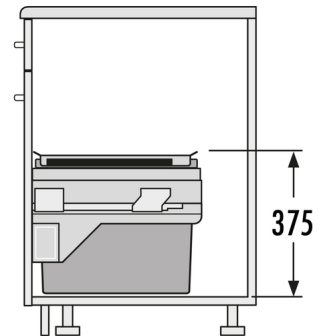

HAILO AS Cargo Soft Big 600 28/15/10/D

3610671

GTIN: 4007126362582

For cabinets with front-mount-door of 600 mm width

SLIDE

3 BUCKET

53 L

TOTAL

Suitable for cabinet width (cm)
60

Big Capacity. Large Volume waste recycling at limited space.

Specifications

Type of installation	Slide	✓
Cabinet-width min. (cm)		60
Cabinet-width max. (cm)		60
Suitable for cabinet width (cm)		60
available Cabinet-depth min. (mm)		450
Sidewall mounted		✓
Slides	covered, dampened slides with self-closing device with over-travel	
Side-wall thickness (mm)	16 - 19 (self-adjusting)	
Product dimensions (WxDxH) (mm)	562 - 568 x 434 x 375	
Packing dimensions (WxDxH) (mm)	490 x 320 x 620	
System-depth (mm)	448	
Number of bins	3	
Lid	Sheet metal system Lid,	

PRODUCT SPECIFICATION SHEET

single extension + Lid for
10 l

Capacity (l)	1 x 28 + 1 x 15 + 1 x 10
Total volume (l)	53
Color metal parts	silver coloured
Color plastic parts	light-grey
Weight incl. packing (kg)	12,2