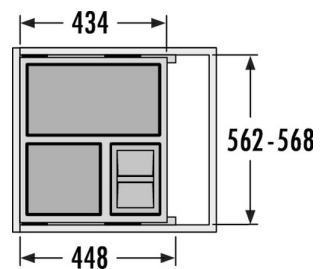

HAILO AS Cargo Soft Big 600 28/15/10/D

3610671

GTIN: 4007126362582

For cabinets with front-mount-door of 600 mm width

SLIDE

3 BUCKET

53 L

TOTAL

Suitable for cabinet width (cm)
60

Big Capacity. Large Volume waste recycling at limited space.

Specifications

Type of installation	Slide	✓
Cabinet-width min. (cm)		60
Cabinet-width max. (cm)		60
Suitable for cabinet width (cm)		60
available Cabinet-depth min. (mm)		450
Sidewall mounted		✓
Slides	covered, dampened slides with self-closing device with over-travel	
Side-wall thickness (mm)	16 - 19 (self-adjusting)	
Product dimensions (WxDxH) (mm)	562 - 568 x 434 x 375	
Packing dimensions (WxDxH) (mm)	490 x 320 x 620	
System-depth (mm)	448	
Number of bins	3	
Lid	Sheet metal system Lid,	

PRODUCT SPECIFICATION SHEET

single extension + Lid for
10 l

Capacity (l)	1 x 28 + 1 x 15 + 1 x 10
Total volume (l)	53
Color metal parts	silver coloured
Color plastic parts	light-grey
Weight incl. packing (kg)	12,2