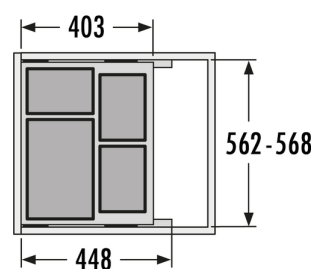

## Hailo AS Cargo Soft low 600 15/7/7/7/D

**3610691**

GTIN: 4007126360595

For cabinets with front-mount-door of 600 mm width

SLIDE

4 BUCKET

**36 L**

TOTAL

Suitable for cabinet width (cm)  
60

Extra-flat, ideal for sink-base-cabinets with really deep sink-bowl

### Specifications

Type of installation	Slide	✓
Cabinet-width min. (cm)		60
Cabinet-width max. (cm)		60
Suitable for cabinet width (cm)		60
available Cabinet-depth min. (mm)		450
Sidewall mounted		✓
Slides	covered, dampened slides with self-closing device	
Side-wall thickness (mm)	16 - 19 (self-adjusting)	
Product dimensions (WxDxH) (mm)	562 - 568 x 403 x 306	
Packing dimensions (WxDxH) (mm)	490 x 320 x 620	
System-depth (mm)	448	
Number of bins	4	
Lid	Sheet metal system Lid + 1x lid 7 l	

# PRODUCT SPECIFICATION SHEET

---

Capacity (l)	1 x 15 + 3 x 7
Total volume (l)	36
Color metal parts	silver-coloured
Color plastic parts	light-grey
Weight incl. packing (kg)	12,2