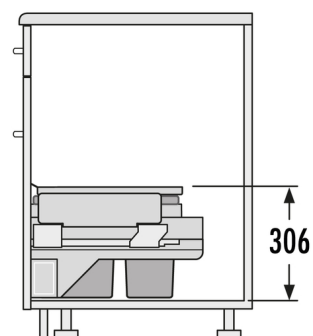

## Hailo AS Cargo Soft low 600 15/7/7/7/D

**3610691**

GTIN: 4007126360595

For cabinets with front-mount-door of 600 mm width

SLIDE

4 BUCKET

**36 L**

TOTAL

Suitable for cabinet width (cm)  
60

Extra-flat, ideal for sink-base-cabinets with really deep sink-bowl

### Specifications

Type of installation	Slide	✓
Cabinet-width min. (cm)		60
Cabinet-width max. (cm)		60
Suitable for cabinet width (cm)		60
available Cabinet-depth min. (mm)		450
Sidewall mounted		✓
Slides	covered, dampened slides with self-closing device	
Side-wall thickness (mm)	16 - 19 (self-adjusting)	
Product dimensions (WxDxH) (mm)	562 - 568 x 403 x 306	
Packing dimensions (WxDxH) (mm)	490 x 320 x 620	
System-depth (mm)	448	
Number of bins	4	
Lid	Sheet metal system Lid + 1x lid 7 l	

# PRODUCT SPECIFICATION SHEET

---

Capacity (l)	1 x 15 + 3 x 7
Total volume (l)	36
Color metal parts	silver-coloured
Color plastic parts	light-grey
Weight incl. packing (kg)	12,2