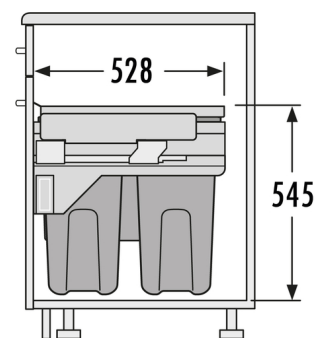

## Hailo Laundry-Carrier 600

**3270601**

GTIN: 4007126327062

For 60 cm wide base-cabinets

SLIDE

4 BUCKET

**80 L**

TOTAL

### Specifications

Type of installation	Slide	✓
Cabinet-width min. (cm)		60
Cabinet-width max. (cm)		60
available Cabinet-depth min. (mm)		530
Sidewall mounted		✓
Slides	covered, dampened slides with self-closing device with over-travel	
Side-wall thickness (mm)	16 - 19 mm (self-adjusting)	
Product dimensions (WxDxH) (mm)	562 - 568 x 528 x 545	
Packing dimensions (WxDxH) (mm)	590 x 325 x 620	
System-depth (mm)	528	
Number of bins	4	
Lid	Lid for 12 l	
Capacity (l)	2 x 33 + 1 x 12 + 1 x 2,5	
Total volume (l)	80	
Color metal parts	white	
Color plastic parts	white / blue	

Weight incl. packing (kg)

14,9

---