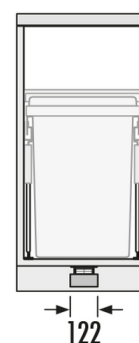

Kick and Go

3691501

GTIN: 4007126369161

Mechanical Door-opener for Hailo recycling-systems

Foot Pedal "Kick and go" for Euro Cargo 3614 und 3619-451 + 601 (for non dampened only)

The Cargo leaves the cabinet by a light toe-kick – hands- free

Specifications

Product dimensions (DxH) (mm)	122 x 60
Packing dimensions (WxDxH) (mm)	140 x 100 x 70
Weight incl. packing (kg)	0,25