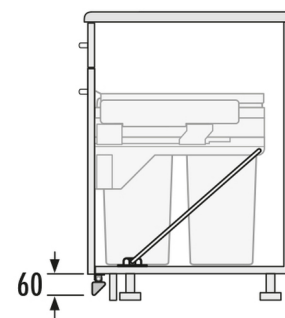

Kick and Go

3691501

GTIN: 4007126369161

Mechanical Door-opener for Hailo recycling-systems

Foot Pedal "Kick and go" for Euro Cargo 3614 und 3619-451 + 601 (for non dampened only)

The Cargo leaves the cabinet by a light toe-kick – hands- free

Specifications

Product dimensions (DxH) (mm)	122 x 60
Packing dimensions (WxDxH) (mm)	140 x 100 x 70
Weight incl. packing (kg)	0,25