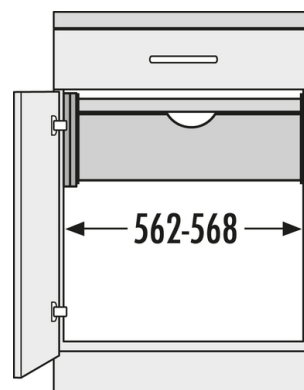

Deposito Tilting System

3280601

GTIN: 4007126328069

For cabinets with hinged doors as well as with front-mounted doors with 450 mm width

9 L
TOTAL

- Tilt-down Box
- Ideal Organizer System for lost space in sink cabinets to completely use the space between plumbing, below the sink and above the waste separation systems
- Deposito Tilting System comes with anti-slip-mat

Specifications

| | |
|---------------------------------|-----------------------------------------|
| Cabinet-width min. (cm) | 60 |
| Cabinet-width max. (cm) | 60 |
| Sidewall mounted | ✓ |
| Slides | Tilt-down Box |
| Side-wall thickness (mm) | 16 - 19 mm |
| Product dimensions (WxDxH) (mm) | 562 - 568 x 183 x 188 |
| Packing dimensions (WxDxH) (mm) | 550 x 225 x 220 |
| Total volume (l) | 9,3 |
| Color metal parts | silver-coloured / Aluminium anodized |
| Color plastic parts | dark-grey |

PRODUCT SPECIFICATION SHEET

Weight incl. packing (kg)

2,4
