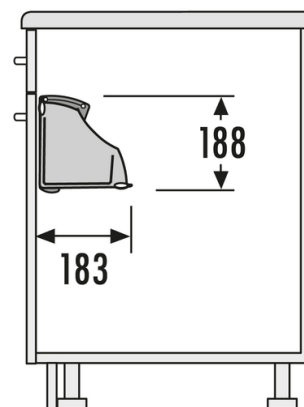

Deposito Tilting System

3280601

GTIN: 4007126328069

For cabinets with hinged doors as well as with front-mounted doors with 450 mm width

9 L
TOTAL

- Tilt-down Box
- Ideal Organizer System for lost space in sink cabinets to completely use the space between plumbing, below the sink and above the waste separation systems
- Deposito Tilting System comes with anti-slip-mat

Specifications

| | |
|---------------------------------|-----------------------------------------|
| Cabinet-width min. (cm) | 60 |
| Cabinet-width max. (cm) | 60 |
| Sidewall mounted | ✓ |
| Slides | Tilt-down Box |
| Side-wall thickness (mm) | 16 - 19 mm |
| Product dimensions (WxDxH) (mm) | 562 - 568 x 183 x 188 |
| Packing dimensions (WxDxH) (mm) | 550 x 225 x 220 |
| Total volume (l) | 9,3 |
| Color metal parts | silver-coloured / Aluminium anodized |
| Color plastic parts | dark-grey |

PRODUCT SPECIFICATION SHEET

Weight incl. packing (kg)

2,4
