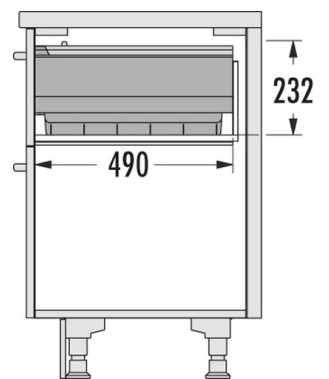

HAILO Pantry Box

3960601

GTIN: 4007126396044

For cabinets and drawers with pull-out shelf from 600 mm width

INSET

Suitable for cabinet width (cm)
60

- the stable, easy-to-clean plastic box is the base of the Pantry Box
- included, removable plastic grid with drainage- and ventilation-slots
- covered by an innovative Safety-Glass Sliding Lid it stores and covers the food hygienically and visibly
- including wooden grid for bakery products and plastic grid for vegetables
- including carry-box (transportable plastic container with handle)
- fits into any 60 cm drawer-system made by Blum, Grass; Herrich of nominal depth NT 500 mm

Specifications

Type of installation Inset	✓
Cabinet-width min. (cm)	60
Cabinet-width max. (cm)	60
Suitable for cabinet width (cm)	60
Nominal drawer-depth (mm) ≥	500
Product dimensions (DxH) (mm)	490 x 232
Packing dimensions (WxDxH) (mm)	730 x 600 x 330

PRODUCT SPECIFICATION SHEET

Installation inside available drawer	✓
Side-wall thickness (mm)	16
Lid	Safety-Glass Sliding Lid
Color plastic parts	white, dark grey
Weight incl. packing (kg)	9,6