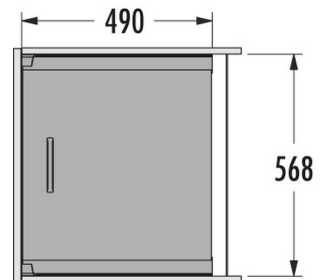

HAILO Pantry Box

3960601

GTIN: 4007126396044

For cabinets and drawers with pull-out shelf from 600 mm width

INSET

Suitable for cabinet width (cm)
60

- the stable, easy-to-clean plastic box is the base of the Pantry Box
- included, removable plastic grid with drainage- and ventilation-slots
- covered by an innovative Safety-Glass Sliding Lid it stores and covers the food hygienically and visibly
- including wooden grid for bakery products and plastic grid for vegetables
- including carry-box (transportable plastic container with handle)
- fits into any 60 cm drawer-system made by Blum, Grass; Herrich of nominal depth NT 500 mm

Specifications

Type of installation Inset	✓
Cabinet-width min. (cm)	60
Cabinet-width max. (cm)	60
Suitable for cabinet width (cm)	60
Nominal drawer-depth (mm) ≥	500
Product dimensions (DxH) (mm)	490 x 232
Packing dimensions (WxDxH) (mm)	730 x 600 x 330

PRODUCT SPECIFICATION SHEET

Installation inside available drawer	✓
Side-wall thickness (mm)	16
Lid	Safety-Glass Sliding Lid
Color plastic parts	white, dark grey
Weight incl. packing (kg)	9,6