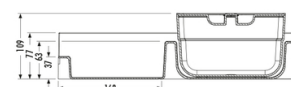

## HAILO On Top System

**3205601**

GTIN: 4007126320513

Pullout extension lid for 60 cm wide base-cabinets

Suitable for cabinet width (cm)  
60

The practical, extra Bio-Pullout Extension Lid for 60 cm recycling-systems, including 2 containers and 2 lids.

Ideally combinable with all slide systems of 600 mm width

### Specifications

Cabinet-width min. (cm)	60
Cabinet-width max. (cm)	60
Suitable for cabinet width (cm)	60
Sidewall mounted	✓
Product dimensions (WxDxH) (mm)	562 x 400 x 109
Packing dimensions (WxDxH) (mm)	570 x 410 x 140
Color plastic parts	light grey
Pullout extension lid	Plastic-Pullout single

extension lid

---

Weight (kg)

3,7

---