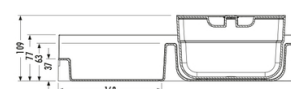

Hailo On Top System

3205601

GTIN: 4007126320513

For 60 cm wide base-cabinets

SLIDE

Suitable for cabinet width (cm)
60

The practical, extra Bio-Pullout Extension Lid for 60 cm recycling-systems, including 2 containers and 2 lids.

The "On-Top" Bio-Pullout may be retrofitted above various side-mounted or drawer-mounted waste-recycling systems (in addition to, or as a replacement for, an existing system-lid). Furthermore, the covered containers may be procured individually, as they may be used as single, extra accessories, for various applications, too.

Ideally combinable with all slide systems of 600 mm width (3610621, -641, -661, -671, -681)

Specifications

Type of installation Inset	✓
Type of installation Slide	✓
Cabinet-width min. (cm)	60
Cabinet-width max. (cm)	60
Suitable for cabinet width (cm)	60
Sidewall mounted	✓
Product dimensions (WxDxH) (mm)	562 x 400 x 109

PRODUCT SPECIFICATION SHEET

Packing dimensions (WxDxH) (mm)	570 x 410 x 140
Color plastic parts	light grey
Pullout extension lid	Plastic-Pullout single extension lid
Weight (kg)	3,7