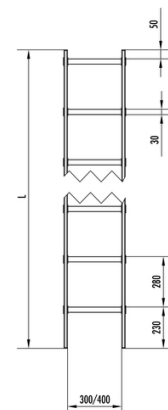

Shaft ladder LW 300mm

9670105

GTIN: 4007126033055

Certified as compliant with current European directives

Material

Glass fibre-reinforced plastic

Length in m | Number of rungs

2,80 m | 10 Rungs

- Hailo shaft ladders are non-corroding and have easy-grip rail profiles. The perforated profile ensures non-slip, foot-sure rungs.
- Wall brackets: 1 pair of wall brackets at least every 1.96 m
- Other lengths can be achieved by combining the basic ladders according to the depth of the structure
- Shorter ladders, special lengths and widths and special profiles available on request

Specifications

Width in mm	300
Rung spacing 280mm	✓
Number of rungs	10
Length in m	2,80
Rung dimension	30x30mm
Ladder rail 60x20 mm	✓
Material	Glass fibre-reinforced plastic

PRODUCT SPECIFICATION SHEET

Length in m | Number of rungs

2,80 m | 10 Rungs
