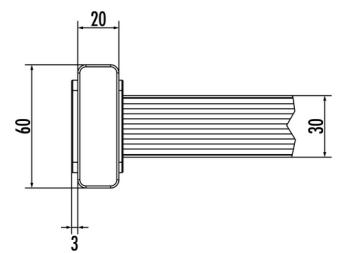

Shaft ladder LW 300mm

9670105

GTIN: 4007126033055

Certified as compliant with current European directives

Material

Glass fibre-reinforced plastic

Length in m | Number of rungs

2,80 m | 10 Rungs

- Hailo shaft ladders are non-corroding and have easy-grip rail profiles. The perforated profile ensures non-slip, foot-sure rungs.
- Wall brackets: 1 pair of wall brackets at least every 1.96 m
- Other lengths can be achieved by combining the basic ladders according to the depth of the structure
- Shorter ladders, special lengths and widths and special profiles available on request

Specifications

Width in mm	300
Rung spacing 280mm	✓
Number of rungs	10
Length in m	2,80
Rung dimension	30x30mm
Ladder rail 60x20 mm	✓
Material	Glass fibre-reinforced plastic

PRODUCT SPECIFICATION SHEET

Length in m | Number of rungs

2,80 m | 10 Rungs
