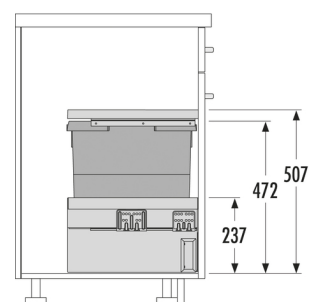

PRODUCT SPECIFICATION SHEET

Hailo AS Cargo Synchro 300 30

3608311

GTIN: 4007126368362

For front-mount-door cabinets of 300 mm width

SLIDE

1 BUCKET

30 L

TOTAL

Suitable for cabinet width (cm)

30

Specifications

Type of installation	Slide	✓
Cabinet-width min. (cm)	30	
Cabinet-width max. (cm)	30	
Suitable for cabinet width (cm)	30	
available Cabinet-depth min. (mm)	405	
Sidewall mounted		✓
Slides	covered, dampened slides with self-closing device with fully synchronized over-travel	
Side-wall thickness (mm)	16 - 19 (self-adjusting)	
Product dimensions (WxDxH) (mm)	262-268 x 403 x 507	
Packing dimensions (WxDxH) (mm)	545 x 320 x 450	
System-depth (mm)	403	
Lid	Pullout metal/ plastic system lid, with anti-slip rubber mat	
Number of bins	1	
Total volume (l)	30	

PRODUCT SPECIFICATION SHEET

Color metal parts	dark grey
-------------------	-----------

Color plastic parts	dark grey
---------------------	-----------

Weight incl. packing (kg)	9,4
---------------------------	-----