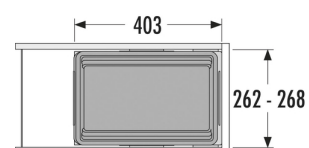

PRODUCT SPECIFICATION SHEET

Hailo AS Cargo Synchro 300 30

3608311

GTIN: 4007126368362

For front-mount-door cabinets of 300 mm width

SLIDE

1 BUCKET

30 L

TOTAL

Suitable for cabinet width (cm)

30

Specifications

Type of installation	Slide	✓
Cabinet-width min. (cm)	30	
Cabinet-width max. (cm)	30	
Suitable for cabinet width (cm)	30	
available Cabinet-depth min. (mm)	405	
Sidewall mounted		✓
Slides	covered, dampened slides with self-closing device with fully synchronized over-travel	
Side-wall thickness (mm)	16 - 19 (self-adjusting)	
Product dimensions (WxDxH) (mm)	262-268 x 403 x 507	
Packing dimensions (WxDxH) (mm)	545 x 320 x 450	
System-depth (mm)	403	
Lid	Pullout metal/ plastic system lid, with anti-slip rubber mat	
Number of bins	1	
Total volume (l)	30	

PRODUCT SPECIFICATION SHEET

Color metal parts	dark grey
-------------------	-----------

Color plastic parts	dark grey
---------------------	-----------

Weight incl. packing (kg)	9,4
---------------------------	-----