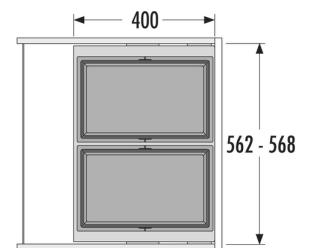

# HAILO AS Cargo Synchro 600 28/28

**3608621**

GTIN: 4007126368317

For front-mount-door cabinets of 600 mm width

SLIDE

2 BUCKET

**56 L**

TOTAL

Suitable for cabinet width (cm)  
60

## Specifications

Type of installation	Slide	✓
Cabinet-width min. (cm)	60	
Cabinet-width max. (cm)	60	
Suitable for cabinet width (cm)	60	
available Cabinet-depth min. (mm)	405	
Sidewall mounted		✓
Slides	covered, dampened slides with self-closing device with fully synchronized over-travel	
Side-wall thickness (mm)	16-19	
Product dimensions (WxDxH) (mm)	562-568 x 400 x 424	
Packing dimensions (WxDxH) (mm)	575 x 340 x 480	
System-depth (mm)	400	
Lid	Pullout metal/plastic system lid, with anti-slip rubber mat	
Number of bins	2	
Capacity (l)	2 x 28	

# PRODUCT SPECIFICATION SHEET

---

Total volume (l)	56
Color metal parts	dark grey
Color plastic parts	dark grey
Weight incl. packing (kg)	11,8