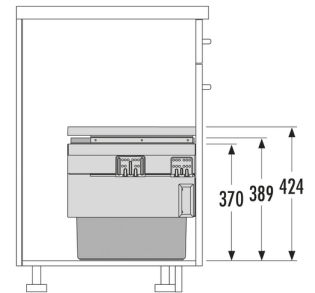

# HAILO AS Cargo Synchro 600 28/28

**3608621**

GTIN: 4007126368317

For front-mount-door cabinets of 600 mm width

SLIDE

2 BUCKET

**56 L**

TOTAL

Suitable for cabinet width (cm)  
60

## Specifications

Type of installation	Slide	✓
Cabinet-width min. (cm)	60	
Cabinet-width max. (cm)	60	
Suitable for cabinet width (cm)	60	
available Cabinet-depth min. (mm)	405	
Sidewall mounted		✓
Slides	covered, dampened slides with self-closing device with fully synchronized over-travel	
Side-wall thickness (mm)	16-19	
Product dimensions (WxDxH) (mm)	562-568 x 400 x 424	
Packing dimensions (WxDxH) (mm)	575 x 340 x 480	
System-depth (mm)	400	
Lid	Pullout metal/plastic system lid, with anti-slip rubber mat	
Number of bins	2	
Capacity (l)	2 x 28	

# PRODUCT SPECIFICATION SHEET

---

Total volume (l)	56
Color metal parts	dark grey
Color plastic parts	dark grey
Weight incl. packing (kg)	11,8