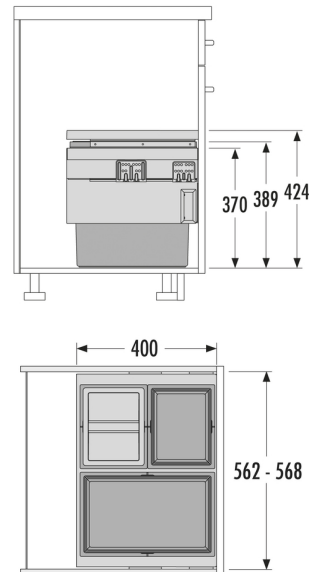

PRODUCT SPECIFICATION SHEET

Hailo AS Cargo Synchro 600 28/13/13/D

3608631

GTIN: 4007126368300

For front-mount-door cabinets of 600 mm width

SLIDE

3 BUCKET

54 L

TOTAL

Suitable for cabinet width (cm)
60

Specifications

Type of installation	Slide	✓
Cabinet-width min. (cm)	60	
Cabinet-width max. (cm)	60	
Suitable for cabinet width (cm)	60	
available Cabinet-depth min. (mm)	405	
Sidewall mounted		✓
Slides	covered, dampened slides with self-closing device with fully synchronized over-travel	
Side-wall thickness (mm)	16-19	
Packing dimensions (WxDxH) (mm)	575 x 340 x 480	
Product dimensions (WxDxH) (mm)	562-568 x 400 x 424	
System-depth (mm)	400	
Lid	1 + Pullout metal/ plastic system lid, with anti-slip rubber mat	
Number of bins	3	
Total volume (l)	54	

PRODUCT SPECIFICATION SHEET

Color metal parts	dark grey
Color plastic parts	dark grey
Weight incl. packing (kg)	12,1