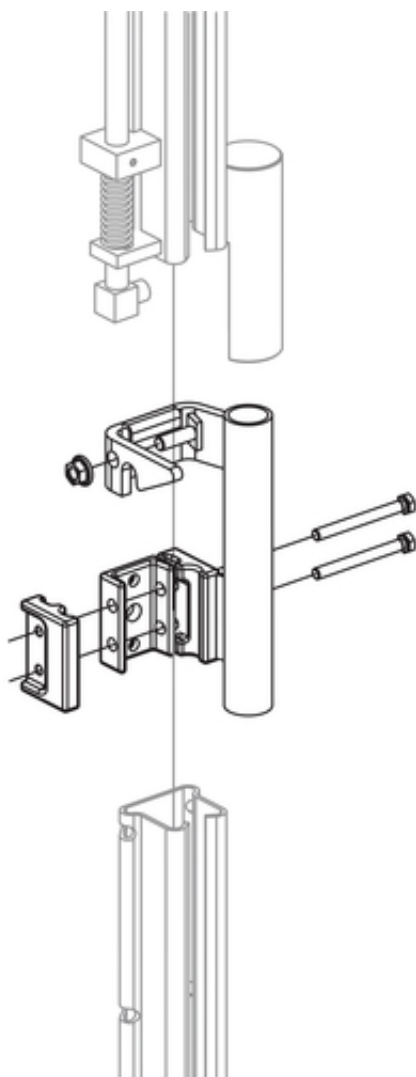

## Coupling piece for access aid A11

**9610021**

GTIN: 4007126048387

The coupling piece for the mounting of an A11 access aid is installed at the upper end of the climbing protection rail.

- easy construction
- Quick attachment of the appropriate entry aid

### Specifications

Material

Stainless steel 1.4571 /  
AISI 316ti