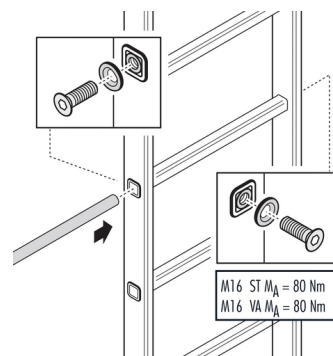

## Rungs repair set

**6012631**

GTIN: 4007126012456

The rung repair set ensures the stability of a damaged rung, so there is no need to replace the whole ladder. It is fitted through the hollow space in the rung.

Ladder external width in mm  
490

- Restoring stability and security
- Quick assembly
- Incl. Screws and washers
  
- Material: galvanised steel
- for ladder outer width 490mm

### Specifications

Material	hot galvanised steel 1.0037 / ASTM A36
Rail dimension	72x25
Ladder external width in mm	490