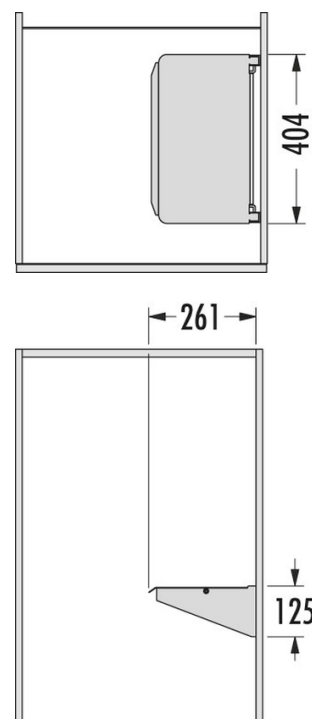

Collector

3272111

GTIN: 4007126327246

The handy metal frame with cotton-bag for fitting inside or out-side the cupboard.

- Wall Bracket and large Lid made of sturdy powder-coated sheet-metal.
- With attachment device for plastic bin-liners or cotton fabric-bags.
- Easy installation with just 4 screws.
- Comes with sturdy Cotton-Bag.

Specifications

Color metal parts	white
Product dimensions (WxDxH) (mm)	404 x 261 x 125
Packing dimensions (WxDxH) (mm)	420 x 280 x 145
Weight (kg)	2,3

PRODUCT SPECIFICATION SHEET