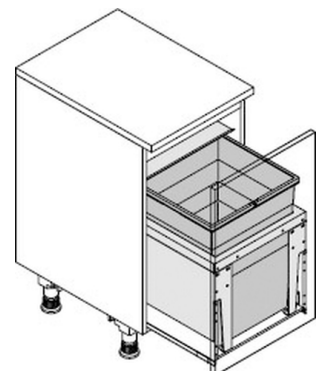

## HAILO AS Triple XL 450 55

**3631481**

GTIN: 4007126364333

For cabinets with pull-out shelf from 450 mm width

INSET

1 BUCKET

**55 L**

TOTAL

Suitable for cabinet width (cm)  
45

- For any common standard drawers in boxed kitchen- and sink-cabinets with side wall thicknesses from 16 mm thru 19 mm
- Easiest installation by means of 4 screws onto drawer-bottom and 2 screws onto front-panel
- side-parts of "Triple XL" box cover the various railing-bars or sides of different drawer-types of any common European brand

### Specifications

Type of installation Inset	✓
Cabinet-width min. (cm)	45
Cabinet-width max. (cm)	45
Suitable for cabinet width (cm)	45
Nominal drawer-depth (mm) ≥	420
Installation inside available drawer	✓
Product dimensions (DxH) (mm)	400 x 522
Packing dimensions (WxDxH) (mm)	474 x 435 x 504
Number of bins	1
Lid	Sheet metal system Lid
Capacity (l)	1 x 55
Total volume (l)	55

# PRODUCT SPECIFICATION SHEET

---

Color metal parts	dark grey
Color plastic parts	dark grey
Weight incl. packing (kg)	6,2