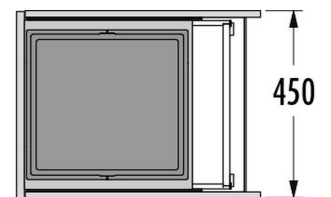

## HAILO AS Triple XL 450 55

**3631481**

GTIN: 4007126364333

For cabinets with pull-out shelf from 450 mm width

INSET

1 BUCKET

**55 L**

TOTAL

Suitable for cabinet width (cm)  
45

- For any common standard drawers in boxed kitchen- and sink-cabinets with side wall thicknesses from 16 mm thru 19 mm
- Easiest installation by means of 4 screws onto drawer-bottom and 2 screws onto front-panel
- side-parts of "Triple XL" box cover the various railing-bars or sides of different drawer-types of any common European brand

### Specifications

Type of installation Inset	✓
Cabinet-width min. (cm)	45
Cabinet-width max. (cm)	45
Suitable for cabinet width (cm)	45
Nominal drawer-depth (mm) ≥	420
Installation inside available drawer	✓
Product dimensions (DxH) (mm)	400 x 522
Packing dimensions (WxDxH) (mm)	474 x 435 x 504
Number of bins	1
Lid	Sheet metal system Lid
Capacity (l)	1 x 55
Total volume (l)	55