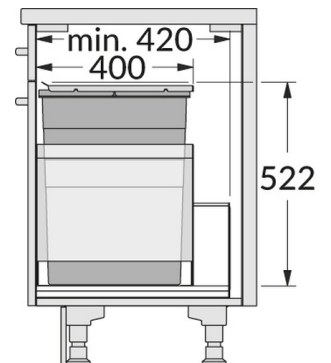

## HAILO AS Triple XL 450 55

**3631481**

GTIN: 4007126364333

For cabinets with pull-out shelf from 450 mm width

INSET

1 BUCKET

**55 L**

TOTAL

Suitable for cabinet width (cm)  
45

- For any common standard drawers in boxed kitchen- and sink-cabinets with side wall thicknesses from 16 mm thru 19 mm
- Easiest installation by means of 4 screws onto drawer-bottom and 2 screws onto front-panel
- side-parts of "Triple XL" box cover the various railing-bars or sides of different drawer-types of any common European brand

### Specifications

Type of installation Inset	✓
Cabinet-width min. (cm)	45
Cabinet-width max. (cm)	45
Suitable for cabinet width (cm)	45
Nominal drawer-depth (mm) ≥	420
Installation inside available drawer	✓
Product dimensions (DxH) (mm)	400 x 522
Packing dimensions (WxDxH) (mm)	474 x 435 x 504
Number of bins	1
Lid	Sheet metal system Lid
Capacity (l)	1 x 55
Total volume (l)	55

# PRODUCT SPECIFICATION SHEET

---

Color metal parts	dark grey
Color plastic parts	dark grey
Weight incl. packing (kg)	6,2