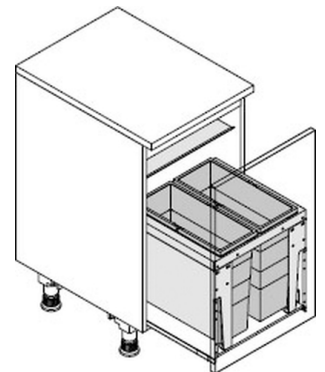

HAILO AS Triple XL 450 18/18

3631491

GTIN: 4007126364340

For cabinets with pull-out shelf from 450 mm width

INSET

2 BUCKET

36 L

TOTAL

Suitable for cabinet width (cm)
45

- For any common standard drawers in boxed kitchen- and sink-cabinets with side wall thicknesses from 16 mm thru 19 mm
- Easiest installation by means of 4 screws onto drawer-bottom and 2 screws onto front-panel
- side-parts of "Triple XL" box cover the various railing-bars or sides of different drawer-types of any common European brand

Specifications

Type of installation Inset	✓
Cabinet-width min. (cm)	45
Cabinet-width max. (cm)	45
Suitable for cabinet width (cm)	45
Nominal drawer-depth (mm) ≥	420
Installation inside available drawer	✓
Product dimensions (DxH) (mm)	400 x 402
Packing dimensions (WxDxH) (mm)	425 x 220 x 500
Number of bins	2
Lid	Sheet metal system Lid
Capacity (l)	2 x 18
Total volume (l)	36

PRODUCT SPECIFICATION SHEET

Color metal parts	dark grey
Color plastic parts	dark grey
Weight incl. packing (kg)	8,1