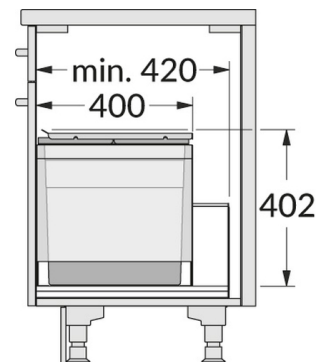

HAILO AS Triple XL 450 18/18

3631491

GTIN: 4007126364340

For cabinets with pull-out shelf from 450 mm width

INSET

2 BUCKET

36 L

TOTAL

Suitable for cabinet width (cm)
45

- For any common standard drawers in boxed kitchen- and sink-cabinets with side wall thicknesses from 16 mm thru 19 mm
- Easiest installation by means of 4 screws onto drawer-bottom and 2 screws onto front-panel
- side-parts of "Triple XL" box cover the various railing-bars or sides of different drawer-types of any common European brand

Specifications

Type of installation Inset	✓
Cabinet-width min. (cm)	45
Cabinet-width max. (cm)	45
Suitable for cabinet width (cm)	45
Nominal drawer-depth (mm) ≥	420
Installation inside available drawer	✓
Product dimensions (DxH) (mm)	400 x 402
Packing dimensions (WxDxH) (mm)	425 x 220 x 500
Number of bins	2
Lid	Sheet metal system Lid
Capacity (l)	2 x 18
Total volume (l)	36

PRODUCT SPECIFICATION SHEET

Color metal parts	dark grey
Color plastic parts	dark grey
Weight incl. packing (kg)	8,1