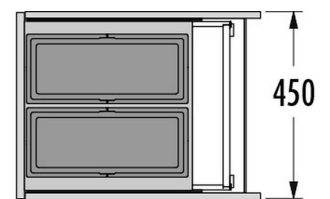

HAILO AS Triple XL 450 18/18

3631491

GTIN: 4007126364340

For cabinets with pull-out shelf from 450 mm width

INSET

2 BUCKET

36 L

TOTAL

Suitable for cabinet width (cm)
45

- For any common standard drawers in boxed kitchen- and sink-cabinets with side wall thicknesses from 16 mm thru 19 mm
- Easiest installation by means of 4 screws onto drawer-bottom and 2 screws onto front-panel
- side-parts of "Triple XL" box cover the various railing-bars or sides of different drawer-types of any common European brand

Specifications

Type of installation Inset	✓
Cabinet-width min. (cm)	45
Cabinet-width max. (cm)	45
Suitable for cabinet width (cm)	45
Nominal drawer-depth (mm) ≥	420
Installation inside available drawer	✓
Product dimensions (DxH) (mm)	400 x 402
Packing dimensions (WxDxH) (mm)	425 x 220 x 500
Number of bins	2
Lid	Sheet metal system Lid
Capacity (l)	2 x 18
Total volume (l)	36