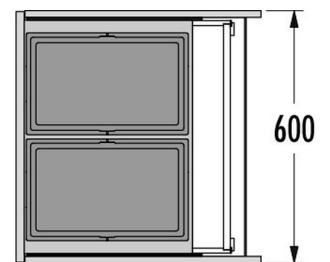

HAILO AS Triple XL 600 28/28

3631681

GTIN: 4007126364371

For cabinets with pull-out shelf from 600 mm width

INSET

2 BUCKET

56 L

TOTAL

Suitable for cabinet width (cm)
60

- For any common standard drawers in boxed kitchen- and sink-cabinets with side wall thicknesses from 16 mm thru 19 mm
- Easiest installation by means of 4 screws onto drawer-bottom and 2 screws onto front-panel
- side-parts of "Triple XL" box cover the various railing-bars or sides of different drawer-types of any common European brand

Specifications

Type of installation Inset	✓
Cabinet-width min. (cm)	60
Cabinet-width max. (cm)	60
Suitable for cabinet width (cm)	60
Nominal drawer-depth (mm) ≥	420
Installation inside available drawer	✓
Product dimensions (DxH) (mm)	400 x 402
Packing dimensions (WxDxH) (mm)	425 x 305 x 565
Number of bins	2
Lid	Sheet metal system Lid

PRODUCT SPECIFICATION SHEET

Capacity (l)	2 x 28
Total volume (l)	56
Color metal parts	dark grey
Color plastic parts	dark grey
Weight incl. packing (kg)	9,4