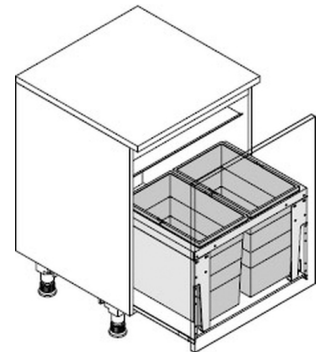

HAILO AS Triple XL 600 28/28

3631681

GTIN: 4007126364371

For cabinets with pull-out shelf from 600 mm width

INSET

2 BUCKET

56 L

TOTAL

Suitable for cabinet width (cm)
60

- For any common standard drawers in boxed kitchen- and sink-cabinets with side wall thicknesses from 16 mm thru 19 mm
- Easiest installation by means of 4 screws onto drawer-bottom and 2 screws onto front-panel
- side-parts of "Triple XL" box cover the various railing-bars or sides of different drawer-types of any common European brand

Specifications

Type of installation Inset	✓
Cabinet-width min. (cm)	60
Cabinet-width max. (cm)	60
Suitable for cabinet width (cm)	60
Nominal drawer-depth (mm) ≥	420
Installation inside available drawer	✓
Product dimensions (DxH) (mm)	400 x 402
Packing dimensions (WxDxH) (mm)	425 x 305 x 565
Number of bins	2
Lid	Sheet metal system Lid

PRODUCT SPECIFICATION SHEET

Capacity (l)	2 x 28
Total volume (l)	56
Color metal parts	dark grey
Color plastic parts	dark grey
Weight incl. packing (kg)	9,4