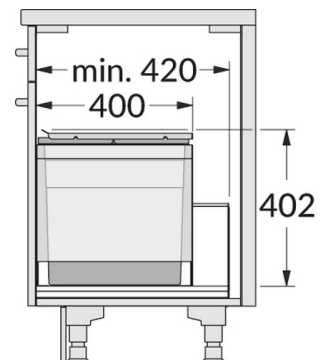

HAILO AS Triple XL 600 28/28

3631681

GTIN: 4007126364371

For cabinets with pull-out shelf from 600 mm width

INSET

2 BUCKET

56 L

TOTAL

Suitable for cabinet width (cm)
60

- For any common standard drawers in boxed kitchen- and sink-cabinets with side wall thicknesses from 16 mm thru 19 mm
- Easiest installation by means of 4 screws onto drawer-bottom and 2 screws onto front-panel
- side-parts of "Triple XL" box cover the various railing-bars or sides of different drawer-types of any common European brand

Specifications

Type of installation Inset	✓
Cabinet-width min. (cm)	60
Cabinet-width max. (cm)	60
Suitable for cabinet width (cm)	60
Nominal drawer-depth (mm) ≥	420
Installation inside available drawer	✓
Product dimensions (DxH) (mm)	400 x 402
Packing dimensions (WxDxH) (mm)	425 x 305 x 565
Number of bins	2
Lid	Sheet metal system Lid

PRODUCT SPECIFICATION SHEET

Capacity (l)	2 x 28
Total volume (l)	56
Color metal parts	dark grey
Color plastic parts	dark grey
Weight incl. packing (kg)	9,4