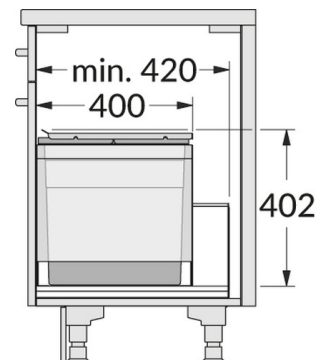

HAILO AS Triple XL 600 28/28

3631681

GTIN: 4007126364371

For cabinets with pull-out shelf from 600 mm width

INSET

2 BUCKET

56 L

TOTAL

Suitable for cabinet width (cm)
60

- For any common standard drawers in boxed kitchen- and sink-cabinets with side wall thicknesses from 16 mm thru 19 mm
- Easiest installation by means of 4 screws onto drawer-bottom and 2 screws onto front-panel
- side-parts of "Triple XL" box cover the various railing-bars or sides of different drawer-types of any common European brand

Specifications

Type of installation Inset	✓
Cabinet-width min. (cm)	60
Cabinet-width max. (cm)	60
Suitable for cabinet width (cm)	60
Nominal drawer-depth (mm) ≥	420
Installation inside available drawer	✓
Product dimensions (DxH) (mm)	400 x 402
Packing dimensions (WxDxH) (mm)	425 x 305 x 565
Number of bins	2
Lid	Sheet metal system Lid

PRODUCT SPECIFICATION SHEET

Capacity (l)	2 x 28
Total volume (l)	56
Color metal parts	dark grey
Color plastic parts	dark grey
Weight incl. packing (kg)	9,4