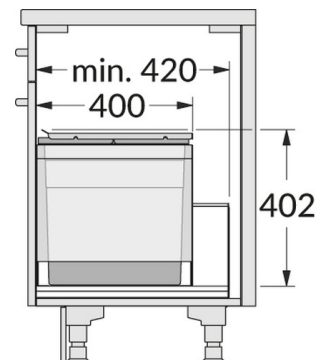

HAILO AS Triple XL 600 28/28

3631681

GTIN: 4007126364371

For cabinets with pull-out shelf from 600 mm width

INSET

2 BUCKET

56 L

TOTAL

Suitable for cabinet width (cm)
60

- For any common standard drawers in boxed kitchen- and sink-cabinets with side wall thicknesses from 16 mm thru 19 mm
- Easiest installation by means of 4 screws onto drawer-bottom and 2 screws onto front-panel
- side-parts of "Triple XL" box cover the various railing-bars or sides of different drawer-types of any common European brand

Specifications

Type of installation Inset	✓
Cabinet-width min. (cm)	60
Cabinet-width max. (cm)	60
Suitable for cabinet width (cm)	60
Nominal drawer-depth (mm) ≥	420
Installation inside available drawer	✓
Product dimensions (DxH) (mm)	400 x 402
Packing dimensions (WxDxH) (mm)	425 x 305 x 565
Number of bins	2
Lid	Sheet metal system Lid

PRODUCT SPECIFICATION SHEET

Capacity (l)	2 x 28
Total volume (l)	56
Color metal parts	dark grey
Color plastic parts	dark grey
Weight (kg)	9,4