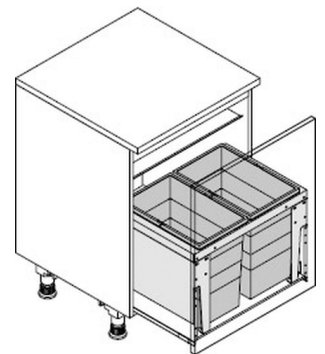

HAILO AS Triple XL 600 28/28

3631681

GTIN: 4007126364371

For cabinets with pull-out shelf from 600 mm width

INSET

2 BUCKET

56 L

TOTAL

Suitable for cabinet width (cm)
60

- For any common standard drawers in boxed kitchen- and sink-cabinets with side wall thicknesses from 16 mm thru 19 mm
- Easiest installation by means of 4 screws onto drawer-bottom and 2 screws onto front-panel
- side-parts of "Triple XL" box cover the various railing-bars or sides of different drawer-types of any common European brand

Specifications

Type of installation Inset	✓
Cabinet-width min. (cm)	60
Cabinet-width max. (cm)	60
Suitable for cabinet width (cm)	60
Nominal drawer-depth (mm) ≥	420
Installation inside available drawer	✓
Product dimensions (DxH) (mm)	400 x 402
Packing dimensions (WxDxH) (mm)	425 x 305 x 565
Number of bins	2
Lid	Sheet metal system Lid

PRODUCT SPECIFICATION SHEET

Capacity (l)	2 x 28
Total volume (l)	56
Color metal parts	dark grey
Color plastic parts	dark grey
Weight incl. packing (kg)	9,4