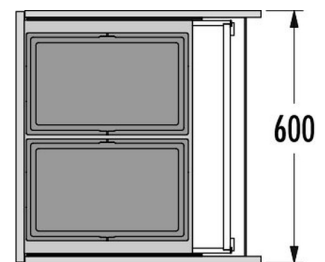

HAILO AS Triple XL 600 28/28

3631681

GTIN: 4007126364371

For cabinets with pull-out shelf from 600 mm width

INSET

2 BUCKET

56 L

TOTAL

Suitable for cabinet width (cm)
60

- For any common standard drawers in boxed kitchen- and sink-cabinets with side wall thicknesses from 16 mm thru 19 mm
- Easiest installation by means of 4 screws onto drawer-bottom and 2 screws onto front-panel
- side-parts of "Triple XL" box cover the various railing-bars or sides of different drawer-types of any common European brand

Specifications

Type of installation Inset	✓
Cabinet-width min. (cm)	60
Cabinet-width max. (cm)	60
Suitable for cabinet width (cm)	60
Nominal drawer-depth (mm) ≥	420
Installation inside available drawer	✓
Product dimensions (DxH) (mm)	400 x 402
Packing dimensions (WxDxH) (mm)	425 x 305 x 565
Number of bins	2
Lid	Sheet metal system Lid

PRODUCT SPECIFICATION SHEET

Capacity (l)	2 x 28
Total volume (l)	56
Color metal parts	dark grey
Color plastic parts	dark grey
Weight incl. packing (kg)	9,4