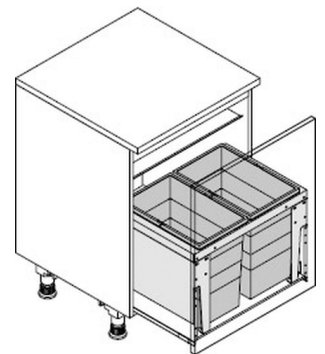

HAILO AS Triple XL 600 28/28

3631681

GTIN: 4007126364371

For cabinets with pull-out shelf from 600 mm width

INSET

2 BUCKET

56 L

TOTAL

Suitable for cabinet width (cm)
60

- For any common standard drawers in boxed kitchen- and sink-cabinets with side wall thicknesses from 16 mm thru 19 mm
- Easiest installation by means of 4 screws onto drawer-bottom and 2 screws onto front-panel
- side-parts of "Triple XL" box cover the various railing-bars or sides of different drawer-types of any common European brand

Specifications

Type of installation Inset	✓
Cabinet-width min. (cm)	60
Cabinet-width max. (cm)	60
Suitable for cabinet width (cm)	60
Nominal drawer-depth (mm) ≥	420
Installation inside available drawer	✓
Product dimensions (DxH) (mm)	400 x 402
Packing dimensions (WxDxH) (mm)	425 x 305 x 565
Number of bins	2
Lid	Sheet metal system Lid

PRODUCT SPECIFICATION SHEET

Capacity (l)	2 x 28
Total volume (l)	56
Color metal parts	dark grey
Color plastic parts	dark grey
Weight (kg)	9,4