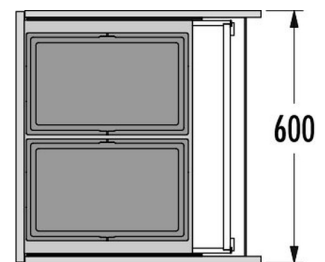

HAILO AS Triple XL 600 28/28

3631681

GTIN: 4007126364371

For cabinets with pull-out shelf from 600 mm width

INSET

2 BUCKET

56 L

TOTAL

Suitable for cabinet width (cm)
60

- For any common standard drawers in boxed kitchen- and sink-cabinets with side wall thicknesses from 16 mm thru 19 mm
- Easiest installation by means of 4 screws onto drawer-bottom and 2 screws onto front-panel
- side-parts of "Triple XL" box cover the various railing-bars or sides of different drawer-types of any common European brand

Specifications

Type of installation Inset	✓
Cabinet-width min. (cm)	60
Cabinet-width max. (cm)	60
Suitable for cabinet width (cm)	60
Nominal drawer-depth (mm) ≥	420
Installation inside available drawer	✓
Product dimensions (DxH) (mm)	400 x 402
Packing dimensions (WxDxH) (mm)	425 x 305 x 565
Number of bins	2
Lid	Sheet metal system Lid

PRODUCT SPECIFICATION SHEET

Capacity (l)	2 x 28
Total volume (l)	56
Color metal parts	dark grey
Color plastic parts	dark grey
Weight (kg)	9,4