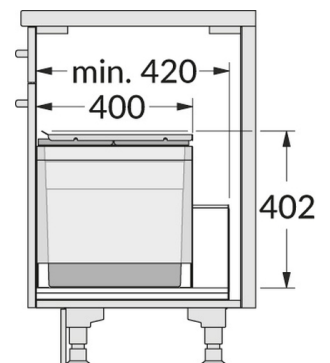

HAILO AS Triple XL 600 28/13/13/D

3631691

GTIN: 4007126364388

For cabinets with pull-out shelf from 600 mm width

INSET

3 BUCKET

54 L

TOTAL

Suitable for cabinet width (cm)
60

- For any common standard drawers in boxed kitchen- and sink-cabinets with side wall thicknesses from 16 mm thru 19 mm
- Easiest installation by means of 4 screws onto drawer-bottom and 2 screws onto front-panel
- side-parts of "Triple XL" box cover the various railing-bars or sides of different drawer-types of any common European brand

Specifications

Type of installation Inset	✓
Cabinet-width min. (cm)	60
Cabinet-width max. (cm)	60
Suitable for cabinet width (cm)	60
Nominal drawer-depth (mm) ≥	420
Installation inside available drawer	✓
Product dimensions (DxH) (mm)	400 x 402
Packing dimensions (WxDxH) (mm)	425 x 305 x 565
Number of bins	3
Lid	Sheet metal system Lid + 1 Lid for 13 l
Capacity (l)	2 x 13 + 1 x 28

PRODUCT SPECIFICATION SHEET

Total volume (l)	54
Color metal parts	dark grey
Color plastic parts	dark grey
Weight (kg)	9,8