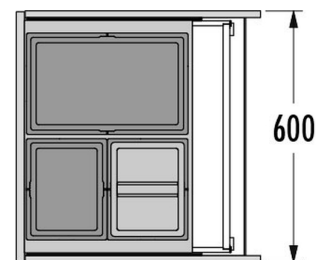

HAILO AS Triple XL 600 28/13/13/D

3631691

GTIN: 4007126364388

For cabinets with pull-out shelf from 600 mm width

INSET

3 BUCKET

54 L

TOTAL

Suitable for cabinet width (cm)
60

- For any common standard drawers in boxed kitchen- and sink-cabinets with side wall thicknesses from 16 mm thru 19 mm
- Easiest installation by means of 4 screws onto drawer-bottom and 2 screws onto front-panel
- side-parts of "Triple XL" box cover the various railing-bars or sides of different drawer-types of any common European brand

Specifications

Type of installation Inset	✓
Cabinet-width min. (cm)	60
Cabinet-width max. (cm)	60
Suitable for cabinet width (cm)	60
Nominal drawer-depth (mm) ≥	420
Installation inside available drawer	✓
Product dimensions (DxH) (mm)	400 x 402
Packing dimensions (WxDxH) (mm)	425 x 305 x 565
Number of bins	3
Lid	Sheet metal system Lid + 1 Lid for 13 l
Capacity (l)	2 x 13 + 1 x 28

PRODUCT SPECIFICATION SHEET

Total volume (l)	54
Color metal parts	dark grey
Color plastic parts	dark grey
Weight (kg)	9,8