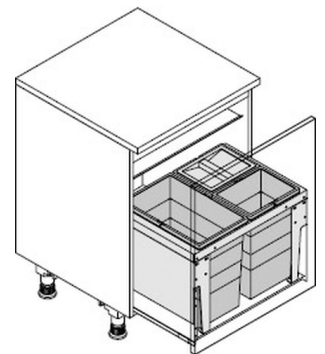

HAILO AS Triple XL 600 28/13/13/D

3631691

GTIN: 4007126364388

For cabinets with pull-out shelf from 600 mm width

INSET

3 BUCKET

54 L

TOTAL

Suitable for cabinet width (cm)
60

- For any common standard drawers in boxed kitchen- and sink-cabinets with side wall thicknesses from 16 mm thru 19 mm
- Easiest installation by means of 4 screws onto drawer-bottom and 2 screws onto front-panel
- side-parts of "Triple XL" box cover the various railing-bars or sides of different drawer-types of any common European brand

Specifications

Type of installation Inset	✓
Cabinet-width min. (cm)	60
Cabinet-width max. (cm)	60
Suitable for cabinet width (cm)	60
Nominal drawer-depth (mm) ≥	420
Installation inside available drawer	✓
Product dimensions (DxH) (mm)	400 x 402
Packing dimensions (WxDxH) (mm)	425 x 305 x 565
Number of bins	3
Lid	Sheet metal system Lid + 1 Lid for 13 l
Capacity (l)	2 x 13 + 1 x 28

PRODUCT SPECIFICATION SHEET

Total volume (l)	54
Color metal parts	dark grey
Color plastic parts	dark grey
Weight (kg)	9,8