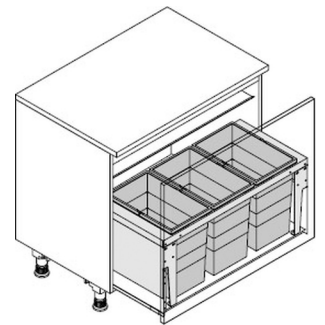

## HAILO AS Triple XL 900 28/28/28

**3631981**

GTIN: 4007126364449

For cabinets with pull-out shelf from 900 mm width

INSET

3 BUCKET

**84 L**

TOTAL

Suitable for cabinet width (cm)

90

- For any common standard drawers in boxed kitchen- and sink-cabinets with side wall thicknesses from 16 mm thru 19 mm
- Easiest installation by means of 4 screws onto drawer-bottom and 2 screws onto front-panel
- side-parts of "Triple XL" box cover the various railing-bars or sides of different drawer-types of any common European brand

### Specifications

Type of installation Inset	✓
Cabinet-width min. (cm)	90
Cabinet-width max. (cm)	90
Suitable for cabinet width (cm)	90
Nominal drawer-depth (mm) ≥	420
Installation inside available drawer	✓
Product dimensions (DxH) (mm)	400 x 402
Packing dimensions (WxDxH) (mm)	865 x 415 x 320
Number of bins	3
Lid	Sheet metal system Lid
Capacity (l)	3 x 28
Total volume (l)	84