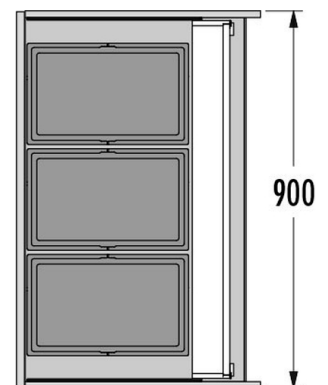

## HAILO AS Triple XL 900 28/28/28

**3631981**

GTIN: 4007126364449

For cabinets with pull-out shelf from 900 mm width

INSET

3 BUCKET

**84 L**

TOTAL

Suitable for cabinet width (cm)

90

- For any common standard drawers in boxed kitchen- and sink-cabinets with side wall thicknesses from 16 mm thru 19 mm
- Easiest installation by means of 4 screws onto drawer-bottom and 2 screws onto front-panel
- side-parts of "Triple XL" box cover the various railing-bars or sides of different drawer-types of any common European brand

### Specifications

Type of installation Inset	✓
Cabinet-width min. (cm)	90
Cabinet-width max. (cm)	90
Suitable for cabinet width (cm)	90
Nominal drawer-depth (mm) ≥	420
Installation inside available drawer	✓
Product dimensions (DxH) (mm)	400 x 402
Packing dimensions (WxDxH) (mm)	865 x 415 x 320
Number of bins	3
Lid	Sheet metal system Lid
Capacity (l)	3 x 28
Total volume (l)	84

# PRODUCT SPECIFICATION SHEET

Color metal parts	dark grey
Color plastic parts	dark grey
Weight incl. packing (kg)	12,2