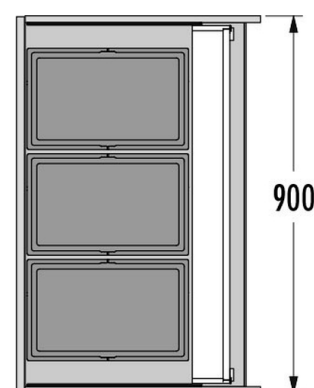

PRODUCT SPECIFICATION SHEET

Hailo AS Triple XL 900 28/28/28

3631981

GTIN: 4007126364449

For cabinets with pull-out shelf from 900 mm width

INSET

3 BUCKET

84 L

TOTAL

Suitable for cabinet width (cm)

90

- For any common standard drawers in boxed kitchen- and sink-cabinets with side wall thicknesses from 16 mm thru 19 mm
- Easiest installation by means of 4 screws onto drawer-bottom and 2 screws onto front-panel
- side-parts of "Triple XL" box cover the various railing-bars or sides of different drawer-types of any common European brand

Specifications

Type of installation Inset	✓
Cabinet-width min. (cm)	90
Cabinet-width max. (cm)	90
Suitable for cabinet width (cm)	90
Nominal drawer-depth (mm) ≥	420
Installation inside available drawer	✓
Product dimensions (DxH) (mm)	400 x 402
Packing dimensions (WxDxH) (mm)	865 x 415 x 320
Number of bins	3
Lid	Sheet metal system Lid
Capacity (l)	3 x 28
Total volume (l)	84

PRODUCT SPECIFICATION SHEET

Color metal parts	dark grey
Color plastic parts	dark grey
Weight (kg)	10,8