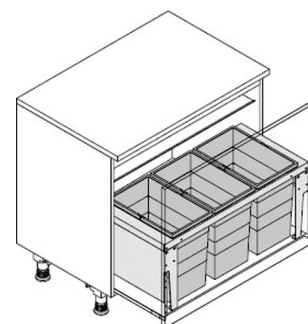

PRODUCT SPECIFICATION SHEET

Hailo AS Triple XL 900 28/28/28

3631981

GTIN: 4007126364449

For cabinets with pull-out shelf from 900 mm width

INSET

3 BUCKET

84 L

TOTAL

Suitable for cabinet width (cm)

90

- For any common standard drawers in boxed kitchen- and sink-cabinets with side wall thicknesses from 16 mm thru 19 mm
- Easiest installation by means of 4 screws onto drawer-bottom and 2 screws onto front-panel
- side-parts of "Triple XL" box cover the various railing-bars or sides of different drawer-types of any common European brand

Specifications

Type of installation Inset	✓
Cabinet-width min. (cm)	90
Cabinet-width max. (cm)	90
Suitable for cabinet width (cm)	90
Nominal drawer-depth (mm) ≥	420
Installation inside available drawer	✓
Product dimensions (DxH) (mm)	400 x 402
Packing dimensions (WxDxH) (mm)	865 x 415 x 320
Number of bins	3
Lid	Sheet metal system Lid
Capacity (l)	3 x 28
Total volume (l)	84