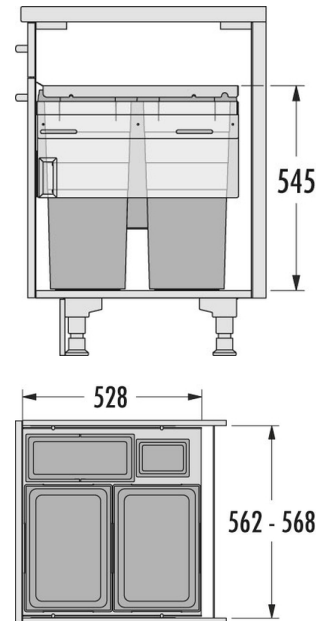

HAILO AS Euro Cargo 600 38/38/12/D/2,5

3619621

GTIN: 4007126368409

For cabinets with front-mount-door of 600 mm width

SLIDE

4 BUCKET

91 L

TOTAL

Suitable for cabinet width (cm)
60

Specifications

Type of installation	Slide	✓
Cabinet-width min. (cm)		60
Cabinet-width max. (cm)		60
Suitable for cabinet width (cm)		60
available Cabinet-depth min. (mm)		528
Sidewall mounted		✓
Slides		covered, dampened slides with self-closing device with fully synchronized over-travel
Side-wall thickness (mm)		16 - 19 (self-adjusting)
Product dimensions (WxDxH) (mm)		562 - 568 x 528 x 545
Packing dimensions (WxDxH) (mm)		590 x 325 x 620
System-depth (mm)		528
Number of bins		4
Lid		Sheet metal system Lid + Lid for 12 l
Capacity (l)		2 x 38 + 1 x 12 + 1 x 2,5
Total volume (l)		91

PRODUCT SPECIFICATION SHEET

Color metal parts	silver-coloured
Color plastic parts	light grey
Weight incl. packing (kg)	15,5