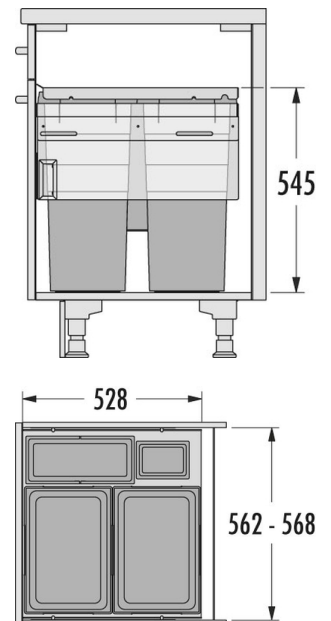

HAILO AS Euro Cargo 600
38/38/12/D/2,5 dark grey

3619771

GTIN: 4007126300980

For cabinets with front-mount-door of 600 mm width

SLIDE

4 BUCKET

91 L

TOTAL

Suitable for cabinet width (cm)
60

Specifications

Type of installation	Slide	✓
Cabinet-width min. (cm)		60
Cabinet-width max. (cm)		60
Suitable for cabinet width (cm)		60
available Cabinet-depth min. (mm)		528
Sidewall mounted		✓
Slides		covered, dampened slides with self-closing device with fully synchronized over-travel
Side-wall thickness (mm)		16 - 19 (self-adjusting)
Product dimensions (WxDxH) (mm)		562 - 568 x 528 x 545
Packing dimensions (WxDxH) (mm)		590 x 325 x 620
System-depth (mm)		528
Number of bins		4
Lid		Sheet metal system Lid + Lid for 12 l
Capacity (l)		2 x 38 + 1 x 12 + 1 x 2,5
Total volume (l)		91

PRODUCT SPECIFICATION SHEET

Color metal parts	dark grey
Color plastic parts	dark grey
Weight incl. packing (kg)	15,5