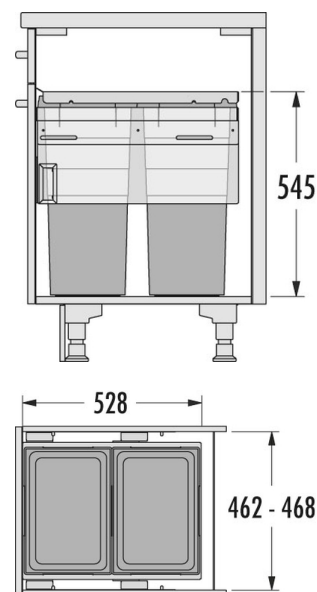

HAILO AS Euro Cargo 500 38/38 dark grey

3619751

GTIN: 4007126300898

For front-mount-door cabinets of 500 mm width

SLIDE

2 BUCKET

76 L

TOTAL

Suitable for cabinet width (cm)

50

- incl. 4 x 25 mm spacer-blocks; also for 50 cm hinged door cabinet

Specifications

Type of installation	Slide	✓
Cabinet-width min. (cm)	50	
Cabinet-width max. (cm)	50	
Suitable for cabinet width (cm)	50	
available Cabinet-depth min. (mm)	528	
Sidewall mounted		✓
Slides	covered, dampened slides with self-closing device with fully synchronized over-travel	
Side-wall thickness (mm)	16 - 19 (self-adjusting)	
Product dimensions (WxDxH) (mm)	462- 468 x 528 x 545	
Packing dimensions (WxDxH) (mm)	490 x 320 x 620	
System-depth (mm)	528	
Number of bins	2	

PRODUCT SPECIFICATION SHEET

Lid	Sheet metal system Lid
Capacity (l)	2 x 38
Total volume (l)	76
Color metal parts	dark grey
Color plastic parts	dark grey
Weight incl. packing (kg)	13,3