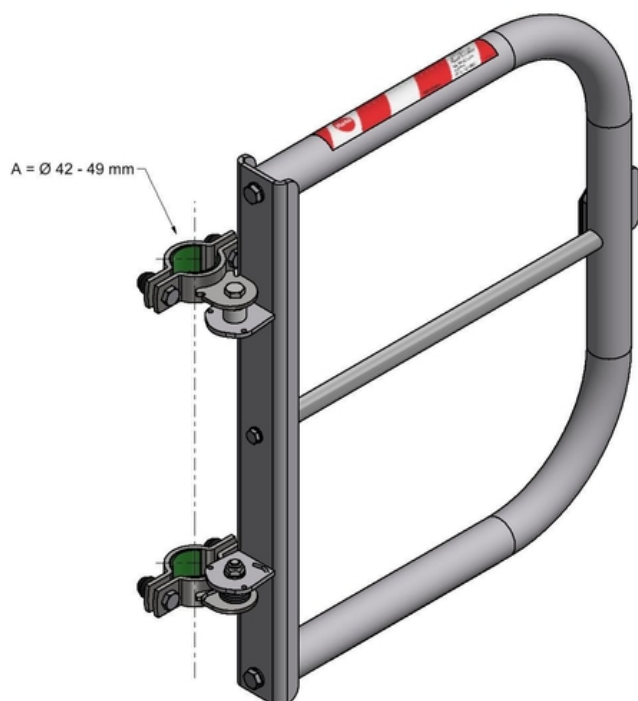

Universal barrier with knee rail

6020691

GTIN: 4007126040459

Required according to DIN EN ISO
14122-3:2016

Material

Aluminium AlMg3 / AlMgSi 0,5

- Self-locking right/left
- Distance of the hinges: 350 mm

Specifications

Diameter in mm	42 - 49
Height in mm	600
Material	Aluminium AlMg3 / AlMgSi 0,5
Width (in mm)	525 - 1000