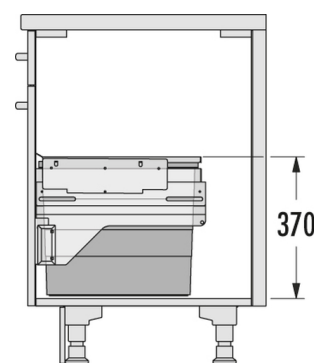

HAILO AS Cargo 450 21/17

3610811

GTIN: 4007126301062

For cabinets with front-mounted door of 450 mm width

SLIDE

2 BUCKET

38 L

TOTAL

Suitable for cabinet width (cm)
45

Specifications

Type of installation	Slide	✓
Cabinet-width min. (cm)	45	
Cabinet-width max. (cm)	45	
Suitable for cabinet width (cm)	45	
available Cabinet-depth min. (mm)	450	
Sidewall mounted		✓
Slides	covered, dampened slides with self-closing device with fully synchronized over-travel	
Side-wall thickness (mm)	16 - 19 (self-adjusting)	
Product dimensions (WxDxH) (mm)	412-418 x 434 x 370	
Packing dimensions (WxDxH) (mm)	500 x 250 x 410	
System-depth (mm)	448	
Number of bins	2	
Lid	Sheet metal system lid	
Capacity (l)	1 x 21 + 1 x 17	
Total volume (l)	38	

PRODUCT SPECIFICATION SHEET

Color metal parts	dark grey
Color plastic parts	dark grey
Weight incl. packing (kg)	9,9