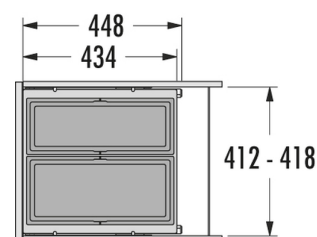

HAILO AS Cargo 450 21/17

3610811

GTIN: 4007126301062

For cabinets with front-mounted door of 450 mm width

SLIDE

2 BUCKET

38 L

TOTAL

Suitable for cabinet width (cm)
45

Specifications

Type of installation	Slide	✓
Cabinet-width min. (cm)	45	
Cabinet-width max. (cm)	45	
Suitable for cabinet width (cm)	45	
available Cabinet-depth min. (mm)	450	
Sidewall mounted		✓
Slides	covered, dampened slides with self-closing device with fully synchronized over-travel	
Side-wall thickness (mm)	16 - 19 (self-adjusting)	
Product dimensions (WxDxH) (mm)	412-418 x 434 x 370	
Packing dimensions (WxDxH) (mm)	500 x 250 x 410	
System-depth (mm)	448	
Number of bins	2	
Lid	Sheet metal system lid	
Capacity (l)	1 x 21 + 1 x 17	
Total volume (l)	38	

PRODUCT SPECIFICATION SHEET

Color metal parts	dark grey
Color plastic parts	dark grey
Weight incl. packing (kg)	9,9